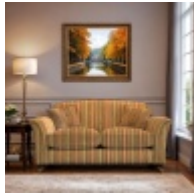

A classic suite, the Devonshire is handmade in Britain by our expert craftsman using our latest innovation in premium comfort technology. The suite is available in soft touch fabrics or fine leathers. Choose between a pillow back or formal back, and contemporary or traditional legs.

Available as a chair, large and standard two seater, grand, cornergroup and chaise end sofa.

Devonshire Armchair in Fabric
Width: 94cm Height: 89cm Depth: 97cm

Devonshire 2 Seater Sofa Formal Back Inc 2 x Scatters in Fabric
Width: 163cm Height: 95cm Depth: 97cm

Devonshire Armchair in Leather
Width: 94cm Height: 89cm Depth: 97cm

Devonshire Large 2 Seater Sofa Formal Back Inc 2 x Scatters in Fabric
Width: 192cm Height: 95cm Depth: 97cm

Devonshire Large 2 Seater Sofa Formal Back Inc 2 x Scatters in Leather
Width: 192cm Height: 95cm Depth: 97cm

Devonshire Large 2 Seater Sofa Pillow Back Inc 4 x Pillows 2 x Scatters in Fabric
Width: 192cm Height: 95cm Depth: 97cm

Devonshire Armchair with Powered Footrest in Fabric
Width: 94cm Height: 89cm Depth: 97cm