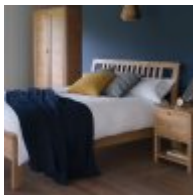

Ercol Bosco 6 Drawer Tall Wide Chest

Width: 90cm Height: 124cm Depth: 45cm

Ercol Bosco Double Bed

Width: 149cm Height: 106cm Depth: 211cm

Ercol Bosco King Bed

Width: 164cm Height: 106cm Depth: 221cm

Ercol Bosco Super King Bed