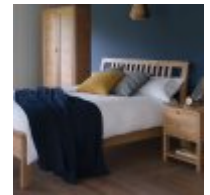

Ercol Bosco Double Bed

Width: 149cm Height: 106cm Depth: 211cm