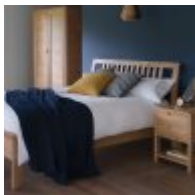

Ercol Bosco King Bed

Width: 164cm Height: 106cm Depth: 221cm