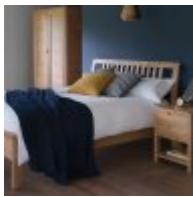

Ercol Bosco 6 Drawer Tall Wide Chest

Width: 90cm Height: 124cm Depth: 45cm

Ercol Bosco Double Bed

Width: 149cm Height: 106cm Depth: 211cm

Ercol Bosco King Bed

Width: 164cm Height: 106cm Depth: 221cm

Ercol Bosco Super King Bed