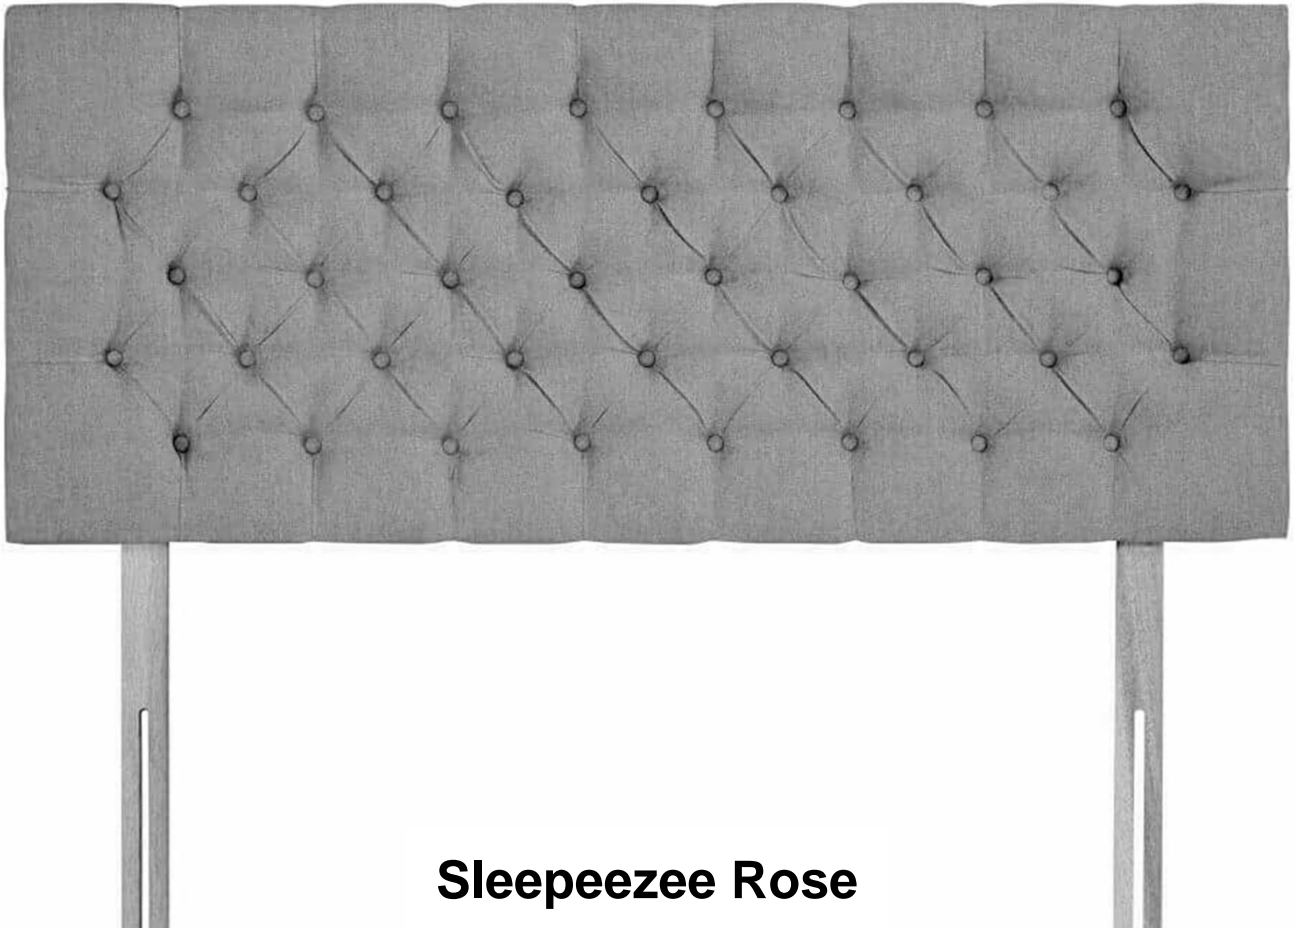

Haskins

FAMILY FURNISHERS SINCE 1930

Sleepeeze Rose

Head off to sleep in style with one of our high-quality headboards – the final flourish to your Sleepeeze bed. Choose from modern and traditional styles, and a wide range of luxurious fabrics to suit your bedroom and personal taste.

All of our headboards are:

Made in the UK

Easy to install

Guaranteed for one year

Sleepeeze Rose Headboard
Select options to see dimensions