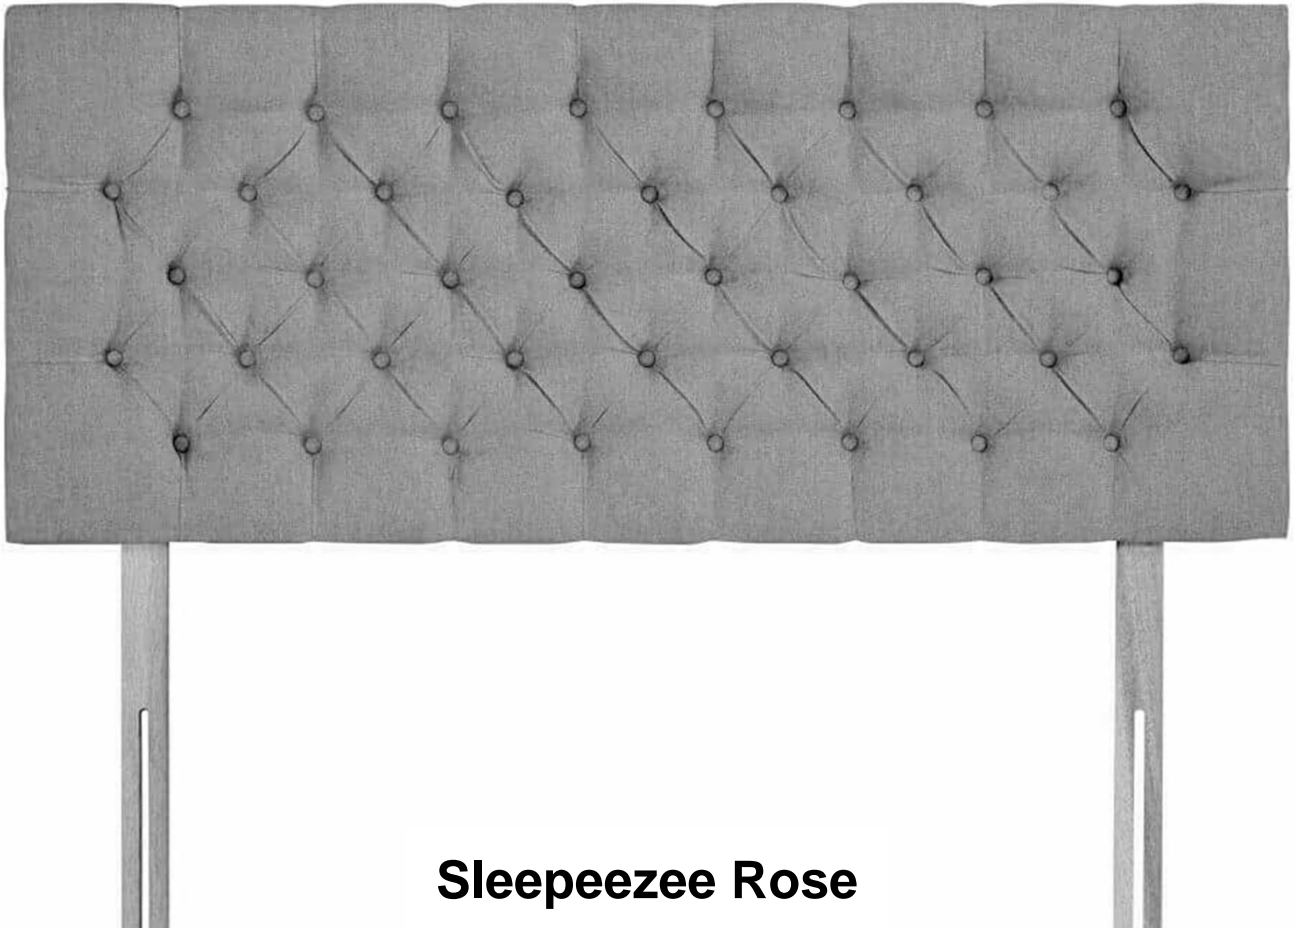

Haskins

FAMILY FURNISHERS SINCE 1930

Sleepeeze Rose

Head off to sleep in style with one of our high-quality headboards – the final flourish to your Sleepeeze bed. Choose from modern and traditional styles, and a wide range of luxurious fabrics to suit your bedroom and personal taste.

All of our headboards are:

Made in the UK

Easy to install

Guaranteed for one year