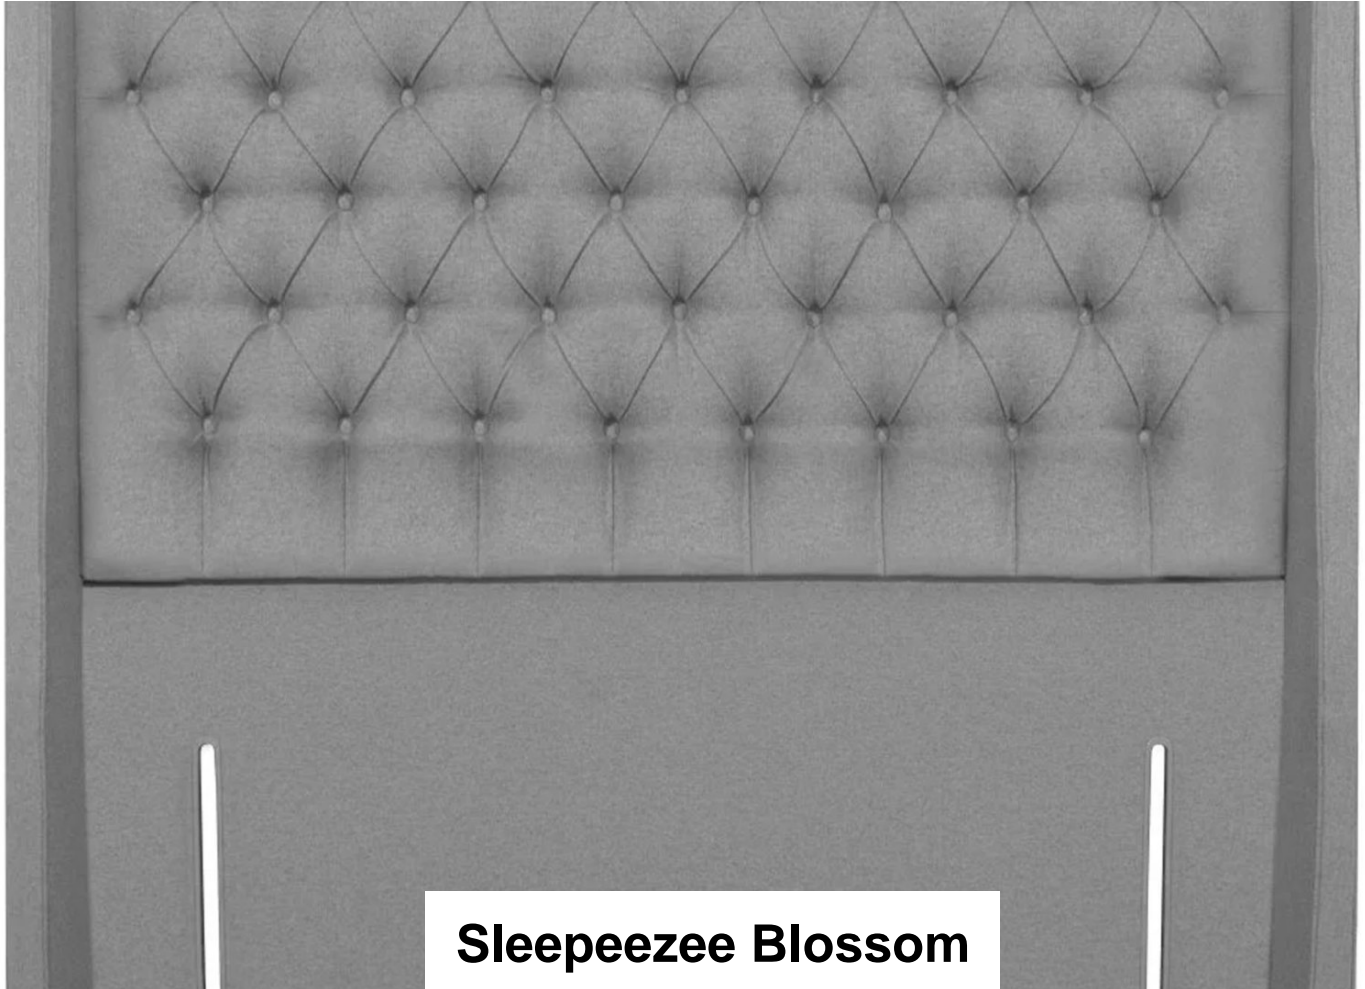

Haskins

FAMILY FURNISHERS SINCE 1930

Sleepeeze Blossom

Head off to sleep in style with one of our high-quality headboards – the final flourish to your Sleepeeze bed. Choose from modern and traditional styles, and a wide range of luxurious fabrics to suit your bedroom and personal taste.

All of our headboards are:

Made in the UK

Easy to install

Guaranteed for one year

Sleepeeze Blossom Winged - Deep Button Headboard
Select options to see dimensions