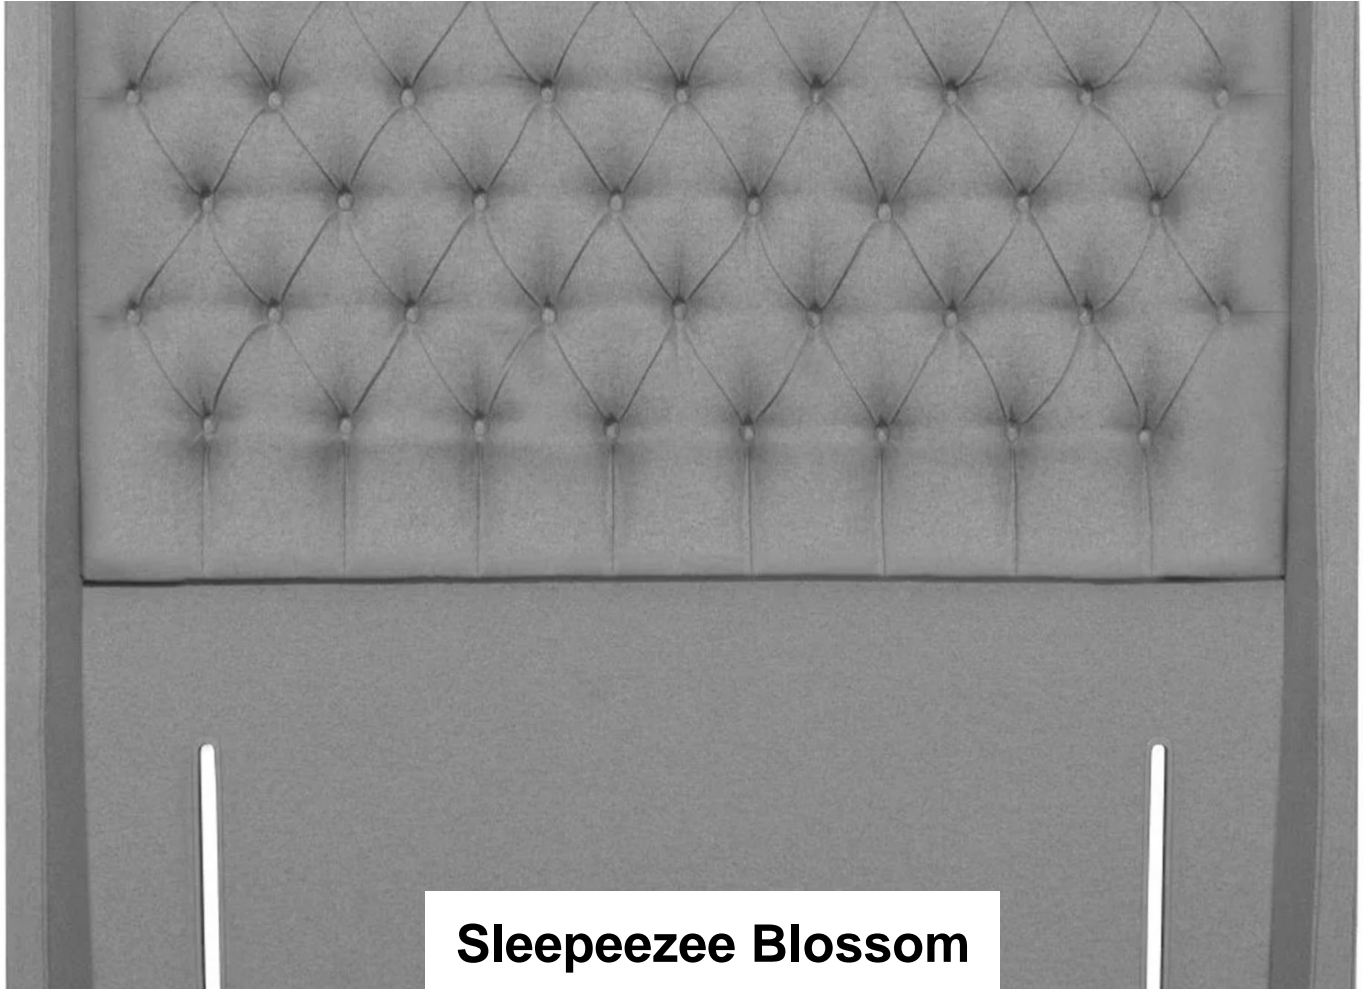

## **Sleepeeze Blossom**

Head off to sleep in style with one of our high-quality headboards – the final flourish to your Sleepeeze bed. Choose from modern and traditional styles, and a wide range of luxurious fabrics to suit your bedroom and personal taste.

All of our headboards are:

Made in the UK

Easy to install

Guaranteed for one year

**Sleepeeze Blossom Winged - Deep Button Headboard**  
Select options to see dimensions