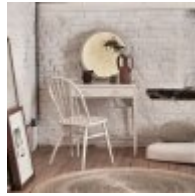

Width: 40cm Height:
60cm Depth: 43cm

Width: 40cm Height:
61cm Depth: 43cm

**Ercol Salina
Dressing Table**

Width: 70cm Height:
135cm Depth: 44cm

Width: 35cm Height:
46cm Depth: 35cm