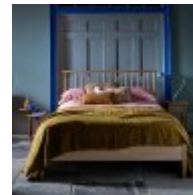

Width: 113cm Height: 84cm Depth: 47cm

Ercol Teramo 6 Drawer Tall Chest

Width: 64cm Height: 140cm Depth: 47cm

Ercol Teramo 7 Drawer Tall Wide Chest

Width: 98cm Height: 122cm Depth: 47cm

Ercol Teramo Compact Side Table

Width: 35cm Height: 60cm Depth: 35cm

Ercol Teramo Double Bed

Width: 150cm Height: 110cm Depth: 204cm

Ercol Teramo King Bed

Width: 165cm Height: 110cm Depth: 214cm

Ercol Teramo Super King Bed

Width: 195cm Height: 110cm Depth: 214cm