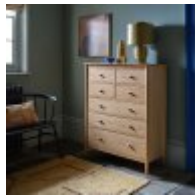

Ercol Teramo 7 Drawer Tall Wide Chest

Width: 98cm Height: 122cm Depth: 47cm

Width: 35cm Height: 60cm Depth: 35cm