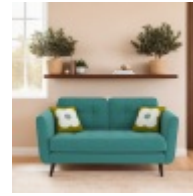

## Orla Kiely Ivy

The Ivy range has a fresh modern style, designed with clean lines and circular shapes that all have perfectly piped seams. The comfortable seat and back pads have a square quilted design echoing 1960's upholstery style. Available in a wide range of bright velvets and textured fabrics, plus scatters of your choice.

**Orla Kiely Ivy Medium Sofa**

Width: 190cm Height: 86cm  
Depth: 94cm

**Orla Kiely Ivy Chair**

Width: 96cm Height: 86cm  
Depth: 94cm

**Orla Kiely Ivy Large Sofa**

Width: 213cm Height: 86cm  
Depth: 94cm

**Orla Kiely Ivy Small Sofa**