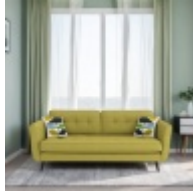

Haskins

FAMILY FURNISHERS SINCE 1930

Orla Kiely Ivy

The Ivy range has a fresh modern style, designed with clean lines and circular shapes that all have perfectly piped seams. The comfortable seat and back pads have a square quilted design echoing 1960's upholstery style. Available in a wide range of bright velvets and textured fabrics, plus scatters of your choice.

Orla Kiely Ivy Medium Sofa
Width: 190cm Height: 86cm Depth: 94cm

Orla Kiely Ivy Chair
Width: 96cm Height: 86cm Depth: 94cm

Orla Kiely Ivy Large Sofa
Width: 213cm Height: 86cm Depth: 94cm

Orla Kiely Ivy Small Sofa
Width: 169cm Height: 86cm Depth: 94cm