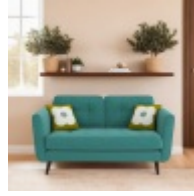

Haskins

FAMILY FURNISHERS SINCE 1930

Orla Kiely Ivy

The Ivy range has a fresh modern style, designed with clean lines and circular shapes that all have perfectly piped seams. The comfortable seat and back pads have a square quilted design echoing 1960's upholstery style. Available in a wide range of bright velvets and textured fabrics, plus scatters of your choice.

Orla Kiely Ivy Medium Sofa
Width: 190cm Height: 86cm Depth: 94cm

Orla Kiely Ivy Chair
Width: 96cm Height: 86cm Depth: 94cm

Orla Kiely Ivy Large Sofa
Width: 213cm Height: 86cm Depth: 94cm

Orla Kiely Ivy Small Sofa
Width: 169cm Height: 86cm Depth: 94cm