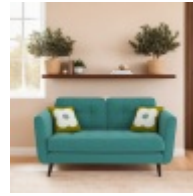

Haskins

FAMILY FURNISHERS SINCE 1930

The Ivy range has a fresh modern style, designed with clean lines and circular shapes that all have perfectly piped seams. The comfortable seat and back pads have a square quilted design echoing 1960's upholstery style. Available in a wide range of bright velvets and textured fabrics, plus scatters of your choice.

Orla Kiely Ivy Medium Sofa

Width: 190cm Height: 86cm
Depth: 94cm

Orla Kiely Ivy Chair

Width: 96cm Height: 86cm
Depth: 94cm

Orla Kiely Ivy Large Sofa

Width: 213cm Height: 86cm
Depth: 94cm

Orla Kiely Ivy Small Sofa