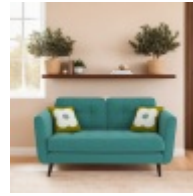

Haskins

FAMILY FURNISHERS SINCE 1930

Orla Kiely Ivy

The Ivy range has a fresh modern style, designed with clean lines and circular shapes that all have perfectly piped seams. The comfortable seat and back pads have a square quilted design echoing 1960's upholstery style. Available in a wide range of bright velvets and textured fabrics, plus scatters of your choice.

Orla Kiely Ivy Medium Sofa

Width: 190cm Height: 86cm
Depth: 94cm

Orla Kiely Ivy Chair

Width: 96cm Height: 86cm
Depth: 94cm

Orla Kiely Ivy Large Sofa

Width: 213cm Height: 86cm
Depth: 94cm

Orla Kiely Ivy Small Sofa