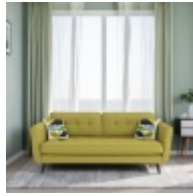

Orla Kiely Ivy Large Sofa

Width: 213cm Height: 86cm
Depth: 94cm