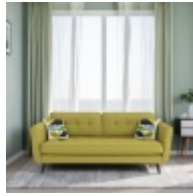

## Orla Kiely Ivy

The Ivy range has a fresh modern style, designed with clean lines and circular shapes that all have perfectly piped seams. The comfortable seat and back pads have a square quilted design echoing 1960's upholstery style. Available in a wide range of bright velvets and textured fabrics, plus scatters of your choice.

**Orla Kiely Ivy Medium Sofa**

Width: 190cm Height: 86cm  
Depth: 94cm

**Orla Kiely Ivy Chair**

Width: 96cm Height: 86cm  
Depth: 94cm

**Orla Kiely Ivy Large Sofa**

Width: 213cm Height: 86cm  
Depth: 94cm

**Orla Kiely Ivy Small Sofa**