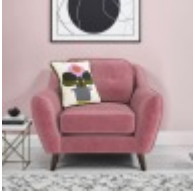

Haskins

FAMILY FURNISHERS SINCE 1930

Laurel is an up-to-date mid-century design with gently flared arms and a soft rounded shape. Simple buttoned back cushions and deep filled seat cushions create an inviting, cosy feel to this range. Available in a wide range of bright velvets and textured fabrics, plus scatters of your choice.

Orla Kiely Laurel Chair
Width: 100cm Height: 90cm
Depth: 100cm

Orla Kiely Laurel Large Sofa
Width: 210cm Height: 90cm
Depth: 100cm

Orla Kiely Laurel Medium Sofa
Width: 185cm Height: 90cm
Depth: 100cm

Orla Kiely Laurel Small Sofa
Width: 160cm Height: 90cm
Depth: 100cm