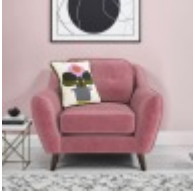

## Orla Kiely Laurel

Laurel is an up-to-date mid-century design with gently flared arms and a soft rounded shape. Simple buttoned back cushions and deep filled seat cushions create an inviting, cosy feel to this range. Available in a wide range of bright velvets and textured fabrics, plus scatters of your choice.

**Orla Kiely Laurel Chair**  
Width: 100cm Height: 90cm  
Depth: 100cm

**Orla Kiely Laurel Large Sofa**  
Width: 210cm Height: 90cm  
Depth: 100cm

**Orla Kiely Laurel Medium Sofa**  
Width: 185cm Height: 90cm  
Depth: 100cm

**Orla Kiely Laurel Small Sofa**  
Width: 160cm Height: 90cm  
Depth: 100cm