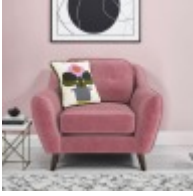

Haskins

FAMILY FURNISHERS SINCE 1930

Laurel is an up-to-date mid-century design with gently flared arms and a soft rounded shape. Simple buttoned back cushions and deep filled seat cushions create an inviting, cosy feel to this range. Available in a wide range of bright velvets and textured fabrics, plus scatters of your choice.

Orla Kiely Laurel Chair
Width: 100cm Height: 90cm
Depth: 100cm

Orla Kiely Laurel Large Sofa
Width: 210cm Height: 90cm
Depth: 100cm

Orla Kiely Laurel Medium Sofa
Width: 185cm Height: 90cm
Depth: 100cm

Orla Kiely Laurel Small Sofa
Width: 160cm Height: 90cm
Depth: 100cm