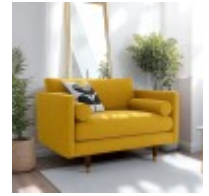

Haskins

FAMILY FURNISHERS SINCE 1930

Orla Kiely Mimosa

Bold and distinctive design characterises the Mimosa range. Its modern design is perfect for any home. Inset tapered legs with slender arms and round bolster cushions give Mimosa a classic mid-century silhouette. Optional brass tipped legs add a further touch of luxury. Available in a wide range of bright velvets, textured plains, and official Orla Kiely prints (Snuggler Only), plus scatters of your choice.

**Orla Kiely Mimosa Large
Chaise Sofa**

Width: 234cm Height:
83cm Depth: 96cm

**Orla Kiely Mimosa Large
Sofa**

Width: 234cm Height:
83cm Depth: 96cm

**Orla Kiely Mimosa
Medium Sofa**

Width: 204cm Height:
83cm Depth: 96cm

**Orla Kiely Mimosa Small
Sofa**

Width: 174cm Height:
83cm Depth: 96cm

**Orla Kiely Mimosa
Snuggler**

Width: 124cm Height:
83cm Depth: 96cm