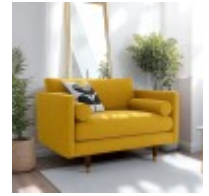

## Orla Kiely Mimosa

Bold and distinctive design characterises the Mimosa range. Its modern design is perfect for any home. Inset tapered legs with slender arms and round bolster cushions give Mimosa a classic mid-century silhouette. Optional brass tipped legs add a further touch of luxury. Available in a wide range of bright velvets, textured plains, and official Orla Kiely prints (Snuggler Only), plus scatters of your choice.

**Orla Kiely Mimosa Large  
Chaise Sofa**

Width: 234cm Height:  
83cm Depth: 96cm

**Orla Kiely Mimosa Large  
Sofa**

Width: 234cm Height:  
83cm Depth: 96cm

**Orla Kiely Mimosa  
Medium Sofa**

Width: 204cm Height:  
83cm Depth: 96cm