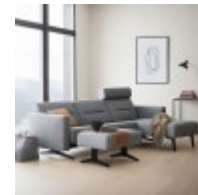

Stressless Stella 2.5 Seater with Large Longseat RHF, with Upholstered Arms in Fabric

Select options to see dimensions

Select options to see dimensions

Width: 311cm Height: 78cm Depth: 165cm