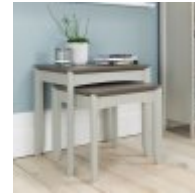

Bergen Grey Washed Oak & Soft Grey Narrow Bookcase
Width: 51cm Height: 200cm Depth: 32cm

Bergen Grey Washed Oak & Soft Grey Coffee Table with Drawer
Width: 102cm Height: 46cm Depth: 55cm

Bergen Grey Washed Oak & Soft Grey Console Table with Drawer
Width: 92cm Height: 79cm Depth: 36cm

Bergen Grey Washed Oak & Soft Grey Lamp Table with Drawer
Width: 43cm Height: 57cm Depth: 43cm

Bergen Grey Washed Oak & Soft Grey Nest of Lamp Tables
Width: 55cm Height: 54cm Depth: 42cm

Bergen Grey Washed Oak & Soft Grey Narrow Sideboard
Width: 102cm Height: 79cm Depth: 48cm

Bergen Grey Washed Oak & Soft Grey Wide Sideboard
Width: 153cm Height: 79cm Depth: 48cm

Bergen Grey Washed Oak & Soft Grey Corner Entertainment Unit
Width: 100cm Height: 53cm Depth: 41cm

Bergen Grey Washed Oak Soft Grey Entertainment Unit
Width: 122cm Height: 53cm Depth: 41cm