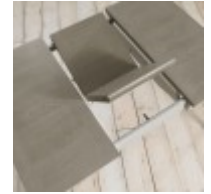

Bergen Grey Washed Oak & Soft Grey Lamp Table with Drawer
Width: 43cm Height: 57cm Depth: 43cm

Bergen Grey Washed Oak & Soft Grey Nest of Lamp Tables
Width: 55cm Height: 54cm Depth: 42cm

Bergen Grey Washed Oak & Soft Grey Narrow Sideboard
Width: 102cm Height: 79cm Depth: 48cm

Bergen Grey Washed Oak & Soft Grey Wide Sideboard
Width: 153cm Height: 79cm Depth: 48cm

Bergen Grey Washed Oak & Soft Grey Corner Entertainment Unit
Width: 100cm Height: 53cm Depth: 41cm

Bergen Grey Washed Oak Soft Grey Entertainment Unit
Width: 122cm Height: 53cm Depth: 41cm

Bergen Grey Washed Low Slat Back Chair - Grey Bonded Leather (Pair)
Width: 48cm Height: 84cm Depth: 57cm

Bergen Grey Washed Low Slat Back Chair - Titanium Fabric (Pair)
Width: 48cm Height: 84cm Depth: 57cm

Bergen Grey Washed Oak & Soft Grey 2-4 Extension Table
Width: 115cm Height: 77cm Depth: 80cm

Bergen Grey Washed Oak & Soft Grey Filing Cabinet
Width: 51cm Height: 79cm Depth: 48cm

Bergen Grey Washed Oak & Soft Grey Narrow Top Unit
Width: 51cm Height: 121cm Depth: 32cm