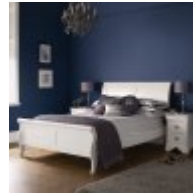

## **Bentley Chantilly White Bedroom**

The Chantilly White bedroom collection is crafted from white painted American beech solids and veneers and offers a contemporary update to classic French styling. Chantilly effortlessly combines a bold character with subtle attention to detail that results in a range that is, quite simply, beautiful. Intricate details such as a curved crest rail on the bed and bespoke shield handles contribute to the beauty of this range, while surprising features such as hidden drawers and soft-closing runners allow for a superior user experience. Chantilly is an exquisitely grand range that will add an opulent touch to any bedroom

**Chantilly White 1  
Drawer Nightstand**  
Width: 47cm Height:  
64cm Depth: 42cm

**Chantilly White 2  
Drawer Nightstand**  
Width: 46cm Height:  
65cm Depth: 42cm

**Chantilly White  
Dressing Table**  
Width: 124cm Height:  
79cm Depth: 51cm

**Chantilly White  
135cm Panel  
Bedstead**  
Width: 145cm Height:  
119cm Depth: 219cm

**Chantilly White  
150cm Panel  
Bedstead**  
Width: 158cm Height:  
119cm Depth: 228cm

**Chantilly White  
180cm Panel  
Bedstead**  
Width: 189cm Height:  
119cm Depth: 228cm