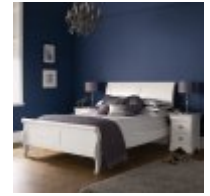

Haskins

FAMILY FURNISHERS SINCE 1930

Bentley Chantilly White Bedroom

The Chantilly White bedroom collection is crafted from white painted American beech solids and veneers and offers a contemporary update to classic French styling. Chantilly effortlessly combines a bold character with subtle attention to detail that results in a range that is, quite simply, beautiful. Intricate details such as a curved crest rail on the bed and bespoke shield handles contribute to the beauty of this range, while surprising features such as hidden drawers and soft-closing runners allow for a superior user experience. Chantilly is an exquisitely grand range that will add an opulent touch to any bedroom

**Chantilly White 1
Drawer Nightstand**
Width: 47cm Height:
64cm Depth: 42cm

**Chantilly White 2
Drawer Nightstand**
Width: 46cm Height:
65cm Depth: 42cm

**Chantilly White Stool
- Grey Fabric**
Width: 43cm Height:
50cm Depth: 43cm

**Chantilly White
Dressing Table**
Width: 124cm Height:
79cm Depth: 51cm

**Chantilly White
135cm Panel
Bedstead**
Width: 145cm Height:
119cm Depth: 219cm

**Chantilly White
150cm Panel
Bedstead**
Width: 158cm Height:
119cm Depth: 228cm

**Chantilly White
180cm Panel
Bedstead**
Width: 189cm Height:
119cm Depth: 228cm

**Chantilly White
Gallery Mirror**
Width: 99cm Height:
65cm Depth: 18cm

**Chantilly White
Double Wardrobe**
Width: 114cm Height:
200cm Depth: 63cm