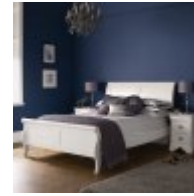

Haskins

FAMILY FURNISHERS SINCE 1930

Bentley Chantilly White Bedroom

The Chantilly White bedroom collection is crafted from white painted American beech solids and veneers and offers a contemporary update to classic French styling. Chantilly effortlessly combines a bold character with subtle attention to detail that results in a range that is, quite simply, beautiful. Intricate details such as a curved crest rail on the bed and bespoke shield handles contribute to the beauty of this range, while surprising features such as hidden drawers and soft-closing runners allow for a superior user experience. Chantilly is an exquisitely grand range that will add an opulent touch to any bedroom

**Chantilly White 1
Drawer Nightstand**
Width: 47cm Height:
64cm Depth: 42cm

**Chantilly White 2
Drawer Nightstand**
Width: 46cm Height:
65cm Depth: 42cm

**Chantilly White Stool
- Grey Fabric**
Width: 43cm Height:
50cm Depth: 43cm

**Chantilly White
Dressing Table**
Width: 124cm Height:
79cm Depth: 51cm

**Chantilly White
135cm Panel
Bedstead**
Width: 145cm Height:
119cm Depth: 219cm

**Chantilly White
150cm Panel
Bedstead**
Width: 158cm Height:
119cm Depth: 228cm

**Chantilly White
180cm Panel
Bedstead**
Width: 189cm Height:
119cm Depth: 228cm

**Chantilly White
Gallery Mirror**
Width: 99cm Height:
65cm Depth: 18cm

**Chantilly White
Double Wardrobe**
Width: 114cm Height:
200cm Depth: 63cm