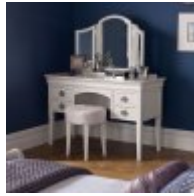

## **Bentley Chantilly White Bedroom**

The Chantilly White bedroom collection is crafted from white painted American beech solids and veneers and offers a contemporary update to classic French styling. Chantilly effortlessly combines a bold character with subtle attention to detail that results in a range that is, quite simply, beautiful. Intricate details such as a curved crest rail on the bed and bespoke shield handles contribute to the beauty of this range, while surprising features such as hidden drawers and soft-closing runners allow for a superior user experience. Chantilly is an exquisitely grand range that will add an opulent touch to any bedroom

**Chantilly White 1  
Drawer Nightstand**  
Width: 47cm Height:  
64cm Depth: 42cm

**Chantilly White 2  
Drawer Nightstand**  
Width: 46cm Height:  
65cm Depth: 42cm

**Chantilly White  
Dressing Table**  
Width: 124cm Height:  
79cm Depth: 51cm