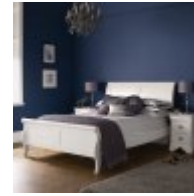

## **Bentley Chantilly White Bedroom**

The Chantilly White bedroom collection is crafted from white painted American beech solids and veneers and offers a contemporary update to classic French styling. Chantilly effortlessly combines a bold character with subtle attention to detail that results in a range that is, quite simply, beautiful. Intricate details such as a curved crest rail on the bed and bespoke shield handles contribute to the beauty of this range, while surprising features such as hidden drawers and soft-closing runners allow for a superior user experience. Chantilly is an exquisitely grand range that will add an opulent touch to any bedroom

**Chantilly White 1  
Drawer Nightstand**  
Width: 47cm Height:  
64cm Depth: 42cm

**Chantilly White 2  
Drawer Nightstand**  
Width: 46cm Height:  
65cm Depth: 42cm

**Chantilly White  
Dressing Table**  
Width: 124cm Height:  
79cm Depth: 51cm

**Chantilly White  
135cm Panel  
Bedstead**  
Width: 145cm Height:  
119cm Depth: 219cm

**Chantilly White  
150cm Panel  
Bedstead**  
Width: 158cm Height:  
119cm Depth: 228cm

**Chantilly White  
180cm Panel  
Bedstead**  
Width: 189cm Height:  
119cm Depth: 228cm