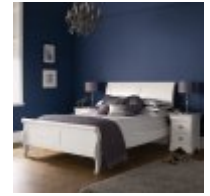

## **Bentley Chantilly White Bedroom**

The Chantilly White bedroom collection is crafted from white painted American beech solids and veneers and offers a contemporary update to classic French styling. Chantilly effortlessly combines a bold character with subtle attention to detail that results in a range that is, quite simply, beautiful. Intricate details such as a curved crest rail on the bed and bespoke shield handles contribute to the beauty of this range, while surprising features such as hidden drawers and soft-closing runners allow for a superior user experience. Chantilly is an exquisitely grand range that will add an opulent touch to any bedroom

**Chantilly White 1  
Drawer Nightstand**  
Width: 47cm Height:  
64cm Depth: 42cm

**Chantilly White 2  
Drawer Nightstand**  
Width: 46cm Height:  
65cm Depth: 42cm

**Chantilly White  
Dressing Table**  
Width: 124cm Height:  
79cm Depth: 51cm

**Chantilly White  
135cm Panel  
Bedstead**  
Width: 145cm Height:  
119cm Depth: 219cm

**Chantilly White  
150cm Panel  
Bedstead**  
Width: 158cm Height:  
119cm Depth: 228cm

**Chantilly White  
180cm Panel  
Bedstead**  
Width: 189cm Height:  
119cm Depth: 228cm