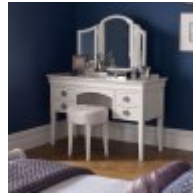

Haskins

FAMILY FURNISHERS SINCE 1930

Bentley Chantilly White Bedroom

The Chantilly White bedroom collection is crafted from white painted American beech solids and veneers and offers a contemporary update to classic French styling. Chantilly effortlessly combines a bold character with subtle attention to detail that results in a range that is, quite simply, beautiful. Intricate details such as a curved crest rail on the bed and bespoke shield handles contribute to the beauty of this range, while surprising features such as hidden drawers and soft-closing runners allow for a superior user experience. Chantilly is an exquisitely grand range that will add an opulent touch to any bedroom

**Chantilly White 1
Drawer Nightstand**
Width: 47cm Height:
64cm Depth: 42cm

**Chantilly White 2
Drawer Nightstand**
Width: 46cm Height:
65cm Depth: 42cm

**Chantilly White Stool
- Grey Fabric**
Width: 43cm Height:
50cm Depth: 43cm

**Chantilly White
Dressing Table**
Width: 124cm Height:
79cm Depth: 51cm

**Chantilly White
135cm Panel
Bedstead**
Width: 145cm Height:
119cm Depth: 219cm

**Chantilly White
150cm Panel
Bedstead**
Width: 158cm Height:
119cm Depth: 228cm

**Chantilly White
180cm Panel
Bedstead**
Width: 189cm Height:
119cm Depth: 228cm

**Chantilly White
Gallery Mirror**
Width: 99cm Height:
65cm Depth: 18cm

**Chantilly White
Double Wardrobe**
Width: 114cm Height:
200cm Depth: 63cm