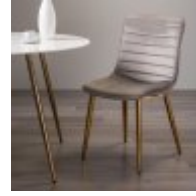

## Metal Chairs

The Dali armchair makes a luxurious addition around your dining table with sumptuous velvet upholstery in a choice of rich, warm colours. Details such as the pleated back pattern feel indulgent and comfortable, whilst the round tapering metal legs of the frame, finished in sand black powder coating, are an elegant and refined design choice. The Dali is a contemporary and beautifully crafted chair that will add a touch of originality to your home.

**Cezanne Chair (Pair)**  
Width: 50cm Height:  
84cm Depth: 61cm

**Eriksen Chair (Pair)**  
Width: 47cm Height:  
87cm Depth: 64cm

**Fontana Chair (Pair)**  
Width: 50cm Height:  
87cm Depth: 63cm

**Mondrian Chair (Pair)**  
Width: 44cm Height:  
85cm Depth: 57cm

**Rothko Chair in Velvet Fabric (Pair)**  
Width: 47cm Height:  
87cm Depth: 64cm

**Seurat Chair (Pair)**  
Width: 49cm Height:  
80cm Depth: 61cm