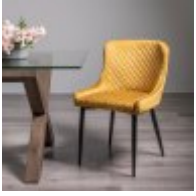

## Metal Chairs

The Dali armchair makes a luxurious addition around your dining table with sumptuous velvet upholstery in a choice of rich, warm colours. Details such as the pleated back pattern feel indulgent and comfortable, whilst the round tapering metal legs of the frame, finished in sand black powder coating, are an elegant and refined design choice. The Dali is a contemporary and beautifully crafted chair that will add a touch of originality to your home.

**Rothko Chair in Velvet Fabric (Pair)**  
Width: 47cm Height:  
87cm Depth: 64cm

**Seurat Chair (Pair)**  
Width: 49cm Height:  
80cm Depth: 61cm