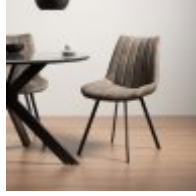

Fontana Chair (Pair)
Width: 50cm Height:
87cm Depth: 63cm