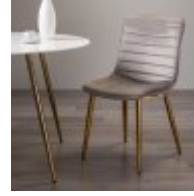

## Metal Chairs

The Dali armchair makes a luxurious addition around your dining table with sumptuous velvet upholstery in a choice of rich, warm colours. Details such as the pleated back pattern feel indulgent and comfortable, whilst the round tapering metal legs of the frame, finished in sand black powder coating, are an elegant and refined design choice. The Dali is a contemporary and beautifully crafted chair that will add a touch of originality to your home.

**Cezanne Chair (Pair)**  
Width: 50cm Height:  
84cm Depth: 61cm

**Eriksen Chair (Pair)**  
Width: 47cm Height:  
87cm Depth: 64cm

**Fontana Chair (Pair)**  
Width: 50cm Height:  
87cm Depth: 63cm

**Mondrian Chair (Pair)**  
Width: 44cm Height:  
85cm Depth: 57cm

**Rothko Chair in Velvet Fabric (Pair)**  
Width: 47cm Height:  
87cm Depth: 64cm

**Seurat Chair (Pair)**  
Width: 49cm Height:  
80cm Depth: 61cm