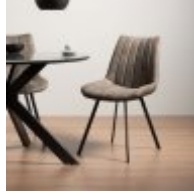

Fontana Chair (Pair)
Width: 50cm Height:
87cm Depth: 63cm