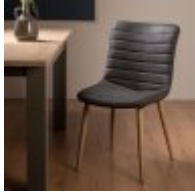

Eriksen Chair (Pair)
Width: 47cm Height:
87cm Depth: 64cm