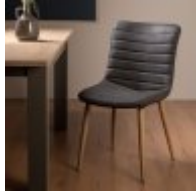

Eriksen Chair (Pair)
Width: 47cm Height:
87cm Depth: 64cm