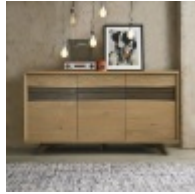

Haskins

FAMILY FURNISHERS SINCE 1930

Bentley Cadell Aged Oak Dining

Boasting a fresh new look and dynamic perspective, the Cadell dining range creates a contemporary aesthetic through well-considered design. Organic lines are at the heart of this crafted work: split panel tops with wavy edges in a refined aged oak finish that beautifully contrasts with the weathered ash detailing featured in the finely tapered legs. This detailing also seamlessly follows through in the cut silhouette of the cabinets. Options on the upholstered chairs in warm stone washed colours of smoke grey, slate blue and mulberry as well as a rich distressed brown leather marry beautifully with the aged and weathered oak colours. Cadell offers a cutting edge look to transform any modern home.

**Cadell Aged Oak
Coffee Table**

Width: 121cm Height:
40cm Depth: 70cm

**Cadell Aged Oak
Console Table**

Width: 126cm Height:
77cm Depth: 40cm

**Cadell Aged Oak
Console Table with
Drawers**

Width: 115cm Height:
77cm Depth: 38cm

**Cadell Aged Oak
Open Display Unit**

Width: 140cm Height:
184cm Depth: 40cm

**Cadell Aged Oak
Lamp Table**

Width: 55cm Height:
52cm Depth: 50cm

**Cadell Aged Oak
Lamp Table with
Drawer**

Width: 50cm Height:
55cm Depth: 46cm

**Cadell Aged Oak
Upholstered Chair
(Pair)**

Width: 49cm Height:
89cm Depth: 63cm

**Cadell Aged Oak
Narrow Sideboard**

Width: 102cm Height:
82cm Depth: 49cm

**Cadell Aged Oak
Wide Sideboard**

Width: 150cm Height:
82cm Depth: 49cm