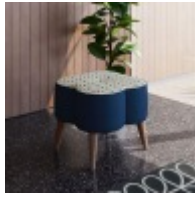

**Orla Kiely Daisy
Small Footstool**
Width: 52cm Height:
45cm Depth: 52cm