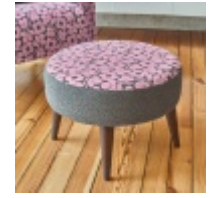

Haskins

FAMILY FURNISHERS SINCE 1930

Orla Kiely Stools

Ideal for putting your feet up or to create extra surface space, the Flynn stool features iconic pattern top options and our plain colour base with lots of colour options to choose from, perfect for your modern living space.

**Orla Kiely Daisy
Large Footstool**
Width: 73cm Height:
35cm Depth: 73cm

**Orla Kiely Daisy
Small Footstool**
Width: 52cm Height:
45cm Depth: 52cm

**Orla Kiely Donegal
Small Footstool**
Width: 70cm Height:
40cm Depth: 45cm

**Orla Kiely Flynn
Footstool**
Width: 75cm Height:
41cm Depth: 75cm

**Orla Kiely Leap
Footstool**

**Orla Kiely
Roundwood
Footstool**