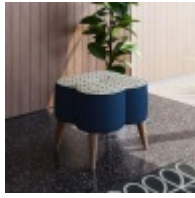

# Haskins

FAMILY FURNISHERS SINCE 1930

**Orla Kiely Stools**

Ideal for putting your feet up or to create extra surface space, the Flynn stool features iconic pattern top options and our plain colour base with lots of colour options to choose from, perfect for your modern living space.

**Orla Kiely Daisy  
Large Footstool**  
Width: 73cm Height:  
35cm Depth: 73cm

**Orla Kiely Daisy  
Small Footstool**  
Width: 52cm Height:  
45cm Depth: 52cm

**Orla Kiely Donegal  
Small Footstool**  
Width: 70cm Height:  
40cm Depth: 45cm

**Orla Kiely Flynn  
Footstool**  
Width: 75cm Height:  
41cm Depth: 75cm

**Orla Kiely Leap  
Footstool**

**Orla Kiely  
Roundwood  
Footstool**