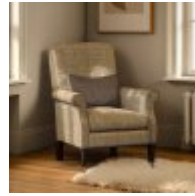

Haskins

FAMILY FURNISHERS SINCE 1930

Tetrad Bowmore

A sophisticated, understated design with elegant scroll arms and polished hardwood turned feet. Sprung arms give the ultimate in comfort and durability. The fixed seat and back ensure it retains its showroom looks for longer. The armchair works equally well alongside the Bowmore sofa or as a standalone statement piece.

Bowmore Highback Compact in Fabric
 Width: 136cm Height: 90cm Depth: 76cm

Bowmore Midi Sofa in Fabric
 Width: 195cm Height: 75cm Depth: 99cm

Bowmore Petite Sofa in Fabric
 Width: 160cm Height: 75cm Depth: 99cm

Bowmore Grand Sofa in Fabric
 Width: 225cm Height: 75cm Depth: 99cm

Bowmore Chair in Fabric
 Width: 72cm Height: 90cm Depth: 76cm

Bowmore Chair in Leather
 Width: 72cm Height: 90cm Depth: 76cm

Bowmore Stool in Fabric
 Width: 160cm Height: 32cm Depth: 80cm