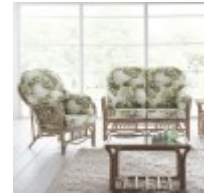

Haskins

FAMILY FURNISHERS SINCE 1930

The Cane Industries Baltimore

This Baltimore furniture set is available in a Natural Wash as well as 'Pecan Brown' and 'Golden Brown', a few of our most popular finishes which are not only beautiful but long lasting and high quality, in order to reduce wear and tear. At Cane Industries, we also offer additional furniture features to bring your furniture to life. This Luca Furniture set comes with multi-layered seating foam to add comfort and stability.

Baltimore Arm Chair
Width: 75cm Height: 92cm
Depth: 88cm

Baltimore Coffee Table
Width: 75cm Height: 46cm
Depth: 49cm

Baltimore Footstool
Width: 49cm Height: 44cm
Depth: 41cm

Baltimore Side Table
Width: 42cm Height: 53cm
Depth: 42cm