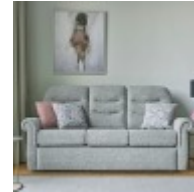

G Plan Holmes 3 Seater Recliner in Fabric
Width: 200.7cm
Height: 105.4cm
Depth: 91.4cm