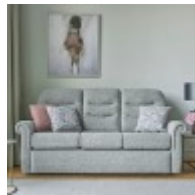

G Plan Holmes Small 3 Seater Sofa in Fabric
Width: 182.9cm
Height: 100.3cm
Depth: 91.4cm