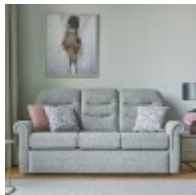

G Plan Holmes 3 Seater Sofa in Fabric
Width: 200.7cm
Height: 105.4cm
Depth: 91.4cm