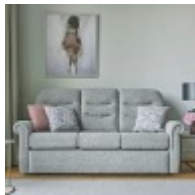

G Plan Holmes 3 Seater Sofa in Fabric
Width: 200.7cm
Height: 105.4cm
Depth: 91.4cm