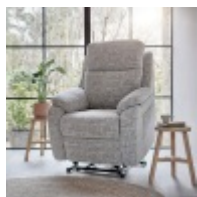

Width: 205cm Height: 110cm Depth: 107cm

G Plan Kingsbury Recliner Chair in Fabric

Width: 97cm Height: 110cm Depth: 107cm

G Plan Kingsbury Recliner Chair in Leather

Width: 97cm Height: 110cm Depth: 107cm

G Plan Kingsbury Dual Elevate Chair in Fabric

Width: 95cm Height: 114cm Depth: 102cm

G Plan Kingsbury Dual Elevate Chair in Leather

Width: 95cm Height: 114cm Depth: 102cm