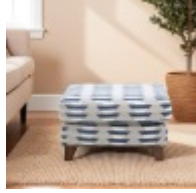

Haskins

FAMILY FURNISHERS SINCE 1930

G Plan Riley

Riley embodies sophistication and with full, sumptuous seats provides unquestionable comfort. Stylish flared arm and back detailing provide contemporary design. Contrast stitching option available on selected leathers. Choose from a range of beautiful fabrics and leathers to suit your style. Show wood legs available in a choice of four standard finishes (Walnut, Mahogany, Oak, and Ebony).

G Plan Riley Small Sofa in Leather
Width: 159cm Height: 104cm Depth: 97cm

G Plan Riley Large Sofa in Fabric
Width: 197cm Height: 104cm Depth: 97cm

G Plan Riley Small Sofa in Fabric
Width: 159cm Height: 104cm Depth: 97cm

G Plan Riley Chair in Fabric
Width: 103cm Height: 104cm Depth: 97cm

G Plan Riley Chair in Leather
Width: 103cm Height: 104cm Depth: 97cm

G Plan Riley Recliner Chair in Leather
Width: 103cm Height: 104cm Depth: 97cm

G Plan Riley Large Sofa in Leather
Width: 197cm Height: 104cm Depth: 97cm

G Plan Riley Snuggler in Fabric
Width: 118cm Height: 104cm Depth: 97cm

G Plan Riley Large Footstool in Fabric
Width: 75cm Height: 42cm Depth: 51cm