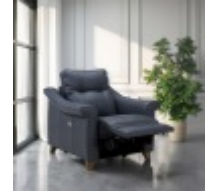

Haskins

FAMILY FURNISHERS SINCE 1930

G Plan Riley

Riley embodies sophistication and with full, sumptuous seats provides unquestionable comfort. Stylish flared arm and back detailing provide contemporary design. Contrast stitching option available on selected leathers. Choose from a range of beautiful fabrics and leathers to suit your style. Show wood legs available in a choice of four standard finishes (Walnut, Mahogany, Oak, and Ebony).

G Plan Riley Small Sofa in Leather
Width: 159cm Height: 104cm Depth: 97cm

G Plan Riley Large Sofa in Fabric
Width: 197cm Height: 104cm Depth: 97cm

G Plan Riley Small Sofa in Fabric
Width: 159cm Height: 104cm Depth: 97cm

G Plan Riley Chair in Fabric
Width: 103cm Height: 104cm Depth: 97cm

G Plan Riley Chair in Leather
Width: 103cm Height: 104cm Depth: 97cm

G Plan Riley Recliner Chair in Leather
Width: 103cm Height: 104cm Depth: 97cm

G Plan Riley Large Sofa in Leather
Width: 197cm Height: 104cm Depth: 97cm

G Plan Riley Snuggler in Fabric
Width: 118cm Height: 104cm Depth: 97cm

G Plan Riley Large Footstool in Fabric
Width: 75cm Height: 42cm Depth: 51cm