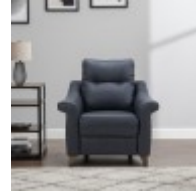

Haskins

FAMILY FURNISHERS SINCE 1930

G Plan Riley

Riley embodies sophistication and with full, sumptuous seats provides unquestionable comfort. Stylish flared arm and back detailing provide contemporary design. Contrast stitching option available on selected leathers. Choose from a range of beautiful fabrics and leathers to suit your style. Show wood legs available in a choice of four standard finishes (Walnut, Mahogany, Oak, and Ebony).

G Plan Riley Small Sofa in Leather
Width: 159cm Height: 104cm Depth: 97cm

G Plan Riley Large Sofa in Fabric
Width: 197cm Height: 104cm Depth: 97cm

G Plan Riley Small Sofa in Fabric
Width: 159cm Height: 104cm Depth: 97cm

G Plan Riley Chair in Fabric
Width: 103cm Height: 104cm Depth: 97cm

G Plan Riley Chair in Leather
Width: 103cm Height: 104cm Depth: 97cm

G Plan Riley Recliner Chair in Leather
Width: 103cm Height: 104cm Depth: 97cm

G Plan Riley Large Sofa in Leather
Width: 197cm Height: 104cm Depth: 97cm

G Plan Riley Snuggler in Fabric
Width: 118cm Height: 104cm Depth: 97cm

G Plan Riley Large Footstool in Fabric
Width: 75cm Height: 42cm Depth: 51cm