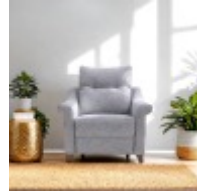

Haskins

FAMILY FURNISHERS SINCE 1930

G Plan Riley

Riley embodies sophistication and with full, sumptuous seats provides unquestionable comfort. Stylish flared arm and back detailing provide contemporary design. Contrast stitching option available on selected leathers. Choose from a range of beautiful fabrics and leathers to suit your style. Show wood legs available in a choice of four standard finishes (Walnut, Mahogany, Oak, and Ebony).

G Plan Riley Small Sofa in Leather
Width: 159cm Height: 104cm Depth: 97cm

G Plan Riley Large Sofa in Fabric
Width: 197cm Height: 104cm Depth: 97cm

G Plan Riley Small Sofa in Fabric
Width: 159cm Height: 104cm Depth: 97cm

G Plan Riley Chair in Fabric
Width: 103cm Height: 104cm Depth: 97cm

G Plan Riley Chair in Leather
Width: 103cm Height: 104cm Depth: 97cm

G Plan Riley Recliner Chair in Leather
Width: 103cm Height: 104cm Depth: 97cm

G Plan Riley Large Sofa in Leather
Width: 197cm Height: 104cm Depth: 97cm

G Plan Riley Snuggler in Fabric
Width: 118cm Height: 104cm Depth: 97cm

G Plan Riley Large Footstool in Fabric
Width: 75cm Height: 42cm Depth: 51cm