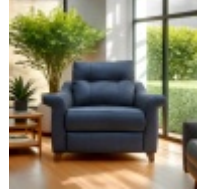

Haskins

FAMILY FURNISHERS SINCE 1930

G Plan Riley

Riley embodies sophistication and with full, sumptuous seats provides unquestionable comfort. Stylish flared arm and back detailing provide contemporary design. Contrast stitching option available on selected leathers. Choose from a range of beautiful fabrics and leathers to suit your style. Show wood legs available in a choice of four standard finishes (Walnut, Mahogany, Oak, and Ebony).

G Plan Riley Small Sofa in Leather
Width: 159cm Height: 104cm Depth: 97cm

G Plan Riley Large Sofa in Fabric
Width: 197cm Height: 104cm Depth: 97cm

G Plan Riley Small Sofa in Fabric
Width: 159cm Height: 104cm Depth: 97cm

G Plan Riley Chair in Fabric
Width: 103cm Height: 104cm Depth: 97cm

G Plan Riley Chair in Leather
Width: 103cm Height: 104cm Depth: 97cm

G Plan Riley Recliner Chair in Leather
Width: 103cm Height: 104cm Depth: 97cm

G Plan Riley Large Sofa in Leather
Width: 197cm Height: 104cm Depth: 97cm

G Plan Riley Snuggler in Fabric
Width: 118cm Height: 104cm Depth: 97cm

G Plan Riley Large Footstool in Fabric
Width: 75cm Height: 42cm Depth: 51cm