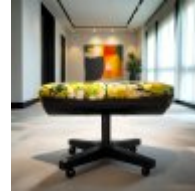

## G Plan Vintage Broadway

A statement piece like no other; Broadway's iconic design speaks for itself. Packed with undeniable comfort, this vintage-inspired chair the perfect choice for any fashionable home. Swivel in style and be the envy of all your friends with this remarkable piece of furniture. The swivel chair is available as an all-over, as well the Two Fabric Story option. Available in a curated selection of beautiful fabrics and leathers.

**G Plan Vintage Broadway  
Swivel Chair In Fabric**

**G Plan Vintage Broadway  
Swivel Chair In Fabric**

**G Plan Vintage Broadway  
Swivel Chair In Leather**

**G Plan Vintage  
Broadway Footstool In  
Fabric**