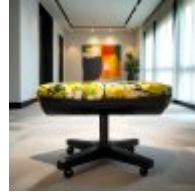

Haskins

FAMILY FURNISHERS SINCE 1930

G Plan Vintage Broadway

A statement piece like no other; Broadway's iconic design speaks for itself. Packed with undeniable comfort, this vintage-inspired chair the perfect choice for any fashionable home. Swivel in style and be the envy of all your friends with this remarkable piece of furniture. The swivel chair is available as an all-over, as well the Two Fabric Story option. Available in a curated selection of beautiful fabrics and leathers.

**G Plan Vintage Broadway
Swivel Chair In Fabric**

**G Plan Vintage Broadway
Swivel Chair In Fabric**

**G Plan Vintage Broadway
Swivel Chair In Leather**

**G Plan Vintage
Broadway Footstool In
Fabric**

**G Plan Vintage Broadway
Footstool In Leather**