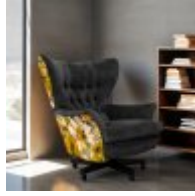

Haskins

FAMILY FURNISHERS SINCE 1930

G Plan Vintage Broadway

A statement piece like no other; Broadway's iconic design speaks for itself. Packed with undeniable comfort, this vintage-inspired chair the perfect choice for any fashionable home. Swivel in style and be the envy of all your friends with this remarkable piece of furniture. The swivel chair is available as an all-over, as well the Two Fabric Story option. Available in a curated selection of beautiful fabrics and leathers.

**G Plan Vintage Broadway
Swivel Chair In Fabric**

**G Plan Vintage Broadway
Swivel Chair In Fabric**

**G Plan Vintage Broadway
Swivel Chair In Leather**

**G Plan Vintage
Broadway Footstool In
Fabric**

**G Plan Vintage Broadway
Footstool In Leather**