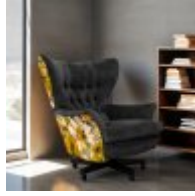

## G Plan Vintage Broadway

A statement piece like no other; Broadway's iconic design speaks for itself. Packed with undeniable comfort, this vintage-inspired chair the perfect choice for any fashionable home. Swivel in style and be the envy of all your friends with this remarkable piece of furniture. The swivel chair is available as an all-over, as well the Two Fabric Story option. Available in a curated selection of beautiful fabrics and leathers.

**G Plan Vintage Broadway  
Swivel Chair In Fabric**

**G Plan Vintage Broadway  
Swivel Chair In Fabric**

**G Plan Vintage Broadway  
Swivel Chair In Leather**

**G Plan Vintage  
Broadway Footstool In  
Fabric**

**G Plan Vintage Broadway  
Footstool In Leather**