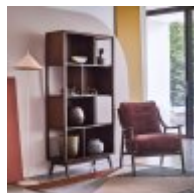

## Ercol Lugo

Lugo beautifully captures the simplicity, practicality and thoughtful detailing of mid 20th-Century Nordic design. You'll find delightful creative touches throughout the collection, which is made from tulipwood stained to a deep, rich tone. The chairs are made from ash and stained to match.

**Ercol Lugo Dining Arm Chair**  
Width: 59cm Height: 73cm Depth: 54cm

**Ercol Lugo Medium Extending Dining Table**  
Width: 210cm Height: 75cm Depth: 90cm

**Ercol Lugo Side Table**  
Width: 48cm Height: 57cm Depth: 48cm

**Ercol Lugo Shelving Unit**  
Width: 92cm Height: 179cm Depth: 36cm

**Ercol Lugo Large Sideboard**  
Width: 150cm Height: 72cm Depth: 45cm

**Ercol Lugo Small Dining Table**  
Width: 130cm Height: 75cm Depth: 90cm