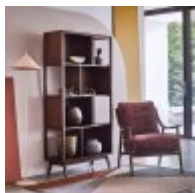

Haskins

FAMILY FURNISHERS SINCE 1930

Ercol Lugo

Lugo beautifully captures the simplicity, practicality and thoughtful detailing of mid 20th-Century Nordic design. You'll find delightful creative touches throughout the collection, which is made from tulipwood stained to a deep, rich tone. The chairs are made from ash and stained to match.

Ercol Lugo Dining Arm Chair
Width: 59cm Height: 73cm Depth: 54cm

Ercol Lugo Medium Extending Dining Table
Width: 210cm Height: 75cm Depth: 90cm

Ercol Lugo Shelving Unit
Width: 92cm Height: 179cm Depth: 36cm

Ercol Lugo Large Sideboard
Width: 150cm Height: 72cm Depth: 45cm

Ercol Lugo Small Dining Table
Width: 130cm Height: 75cm Depth: 90cm

Ercol Lugo Side Table
Width: 48cm Height: 57cm Depth: 48cm