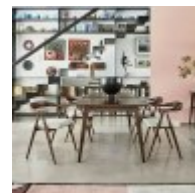

## Ercol Lugo

Lugo beautifully captures the simplicity, practicality and thoughtful detailing of mid 20th-Century Nordic design. You'll find delightful creative touches throughout the collection, which is made from tulipwood stained to a deep, rich tone. The chairs are made from ash and stained to match.

**Ercol Lugo Dining Arm Chair**  
Width: 59cm Height: 73cm Depth: 54cm

**Ercol Lugo Medium Extending Dining Table**  
Width: 210cm Height: 75cm Depth: 90cm

**Ercol Lugo Side Table**  
Width: 48cm Height: 57cm Depth: 48cm

**Ercol Lugo Shelving Unit**  
Width: 92cm Height: 179cm Depth: 36cm

**Ercol Lugo Large Sideboard**  
Width: 150cm Height: 72cm Depth: 45cm

**Ercol Lugo Small Dining Table**  
Width: 130cm Height: 75cm Depth: 90cm