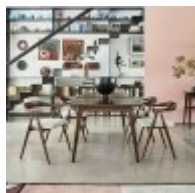

## Ercol Lugo

Lugo beautifully captures the simplicity, practicality and thoughtful detailing of mid 20th-Century Nordic design. You'll find delightful creative touches throughout the collection, which is made from tulipwood stained to a deep, rich tone. The chairs are made from ash and stained to match.

**Ercol Lugo Dining Arm Chair**  
Width: 59cm Height: 73cm Depth: 54cm

**Ercol Lugo Medium Extending Dining Table**  
Width: 210cm Height: 75cm Depth: 90cm

**Ercol Lugo Side Table**  
Width: 48cm Height: 57cm Depth: 48cm

**Ercol Lugo Shelving Unit**  
Width: 92cm Height: 179cm Depth: 36cm

**Ercol Lugo Large Sideboard**  
Width: 150cm Height: 72cm Depth: 45cm

**Ercol Lugo Small Dining Table**  
Width: 130cm Height: 75cm Depth: 90cm