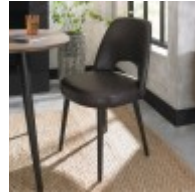

Vintage Peppercorn Upholstered Chair (Pair)

Width: 50cm Height: 88cm Depth: 57cm