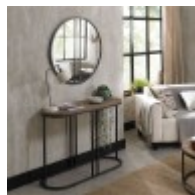

Haskins

FAMILY FURNISHERS SINCE 1930

Bentley Chevron Weathered Ash

A bold and contemporary design that contrasts saw cut ash marquetry tops in a weathered finish with a fully welded black powder coated metal base, giving the range an on trend industrial look. Each of the hand-crafted boarded chevron patterned tops are wire brushed and distressed to give a rustic look and tactile feel, making the most of the beautiful and varied grains of ash. The radiused tops and bases combine beautifully with the linear frames to make a statement in any setting.

**Chevron Weathered
Ash Coffee Table**
Width: 84cm Height:
40cm Depth: 84cm

**Chevron Weathered
Ash Nest of Coffee
Tables**
Width: 84cm Height:
40cm Depth: 84cm

**Chevron Weathered
Ash Console Table**
Width: 110cm Height:
77cm Depth: 38cm

**Chevron
Peppercorn Mirror**
Width: 80cm Height:
80cm Depth: 2cm

**Chevron Weathered
Ash Side Table**
Width: 38cm Height:
56cm Depth: 38cm

**Chevron Weathered
Ash Sofa Table**
Width: 38cm Height:
56cm Depth: 38cm