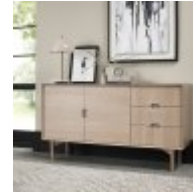

**Dansk Scandi Oak Coffee Table with Drawer**

Width: 116cm Height: 42cm Depth: 54cm

**Dansk Scandi Oak Coffee Table with Shelf**

Width: 109cm Height: 40cm Depth: 59cm

**Dansk Scandi Oak Console with Drawers**

Width: 115cm Height: 77cm Depth: 37cm

**Dansk Scandi Oak Console with Shelf**

Width: 97cm Height: 77cm Depth: 35cm

**Dansk Scandi Oak 6-8 Seater Dining Table**

Width: 215cm Height: 77cm Depth: 90cm

**Dansk Scandi Oak Lamp Table with Drawer**

Width: 50cm Height: 55cm Depth: 50cm

**Dansk Scandi Oak Lamp Table with Shelf**

Width: 55cm Height: 40cm Depth: 55cm

**Dansk Scandi Oak Nest of Lamp Tables**

Width: 57cm Height: 46cm Depth: 40cm

**Dansk Scandi Oak Upholstered Chairs - Cold Steel Fabric (Pair)**

Width: 51cm Height: 89cm Depth: 60cm

**Dansk Scandi Oak Veneer Back Chairs - Cold Steel Fabric (Pair)**

Width: 47cm Height: 86cm Depth: 49cm

**Dansk Scandi Oak Wide Sideboard**

Width: 155cm Height: 85cm Depth: 45cm