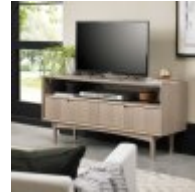

Haskins

FAMILY FURNISHERS SINCE 1930

Bentley Dansk Scandi Oak Dining

Taking inspiration from sophisticated mid-century styling through hints of both retro and Scandinavian design, Dansk is a fashionable range that features an eclectic blend of shapes and forms. Crafted from a combination of oak veneers and turned solid beech legs, in a fresh Scandinavian light oak finish, the Dansk range is characterised by its striking beauty. Attention to detail such as feature handles and engineered mitre joints all contribute to the quality of this range. The option of a stylish veneered back chair, a distinctive fully upholstered chair in a dark grey fabric or a more classically inspired solid beech spindle chair completes the contemporary retro look.

Dansk Scandi Oak Coffee Table with Drawer

Width: 116cm Height: 42cm Depth: 54cm

Dansk Scandi Oak Coffee Table with Shelf

Width: 109cm Height: 40cm Depth: 59cm

Dansk Scandi Oak Console with Drawers

Width: 115cm Height: 77cm Depth: 37cm

Dansk Scandi Oak Console with Shelf

Width: 97cm Height: 77cm Depth: 35cm

Dansk Scandi Oak 6-8 Seater Dining Table

Width: 215cm Height: 77cm Depth: 90cm

Dansk Scandi Oak Lamp Table with Drawer

Width: 50cm Height: 55cm Depth: 50cm

Dansk Scandi Oak Lamp Table with Shelf

Width: 55cm Height: 40cm Depth: 55cm

Dansk Scandi Oak Nest of Lamp Tables

Width: 57cm Height: 46cm Depth: 40cm

Dansk Scandi Oak Wide Sideboard

Width: 155cm Height: 85cm Depth: 45cm