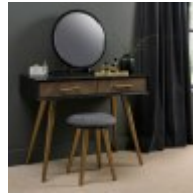

Haskins

FAMILY FURNISHERS SINCE 1930

Bentley Sienna Fumed Oak Bedroom

Fusing mid-century and contemporary styling, the Sienna bedroom range features chevron patterned rustic oak veneer headboards, drawer fronts and doors, in a stunning fumed oak finish. Wire-brushed oak veneers frame each piece in a dark peppercorn stain that is also reflected in the colour of the cabinet interiors and bedstead. Contrasting satin brass handles and conical-shaped legs add a glamorous touch to the collection, which is further accentuated with design choices like the mitred and bevelled frames, and soft-close drawer runners.

Sienna Fumed Oak & Peppercorn 1 Drawer Nightstand

Width: 46cm Height: 56cm Depth: 43cm

Sienna Fumed Oak & Peppercorn 2 Drawer Nightstand

Width: 46cm Height: 56cm Depth: 43cm

Sienna Fumed Oak Stool - Dark Grey Fabric

Width: 38cm Height: 48cm Depth: 38cm

Sienna Fumed Oak & Peppercorn Dressing Table

Width: 100cm Height: 77cm Depth: 46cm

Sienna Fumed Oak & Peppercorn 135cm Panel Bedstead

Width: 145cm Height: 120cm Depth: 202cm

Sienna Fumed Oak & Peppercorn 150cm Panel Bedstead

Width: 159cm Height: 120cm Depth: 211cm

Sienna Fumed Oak & Peppercorn 180cm Panel Bedstead

Width: 190cm Height: 120cm Depth: 211cm

Sienna Peppercorn & Gold Vanity Mirror