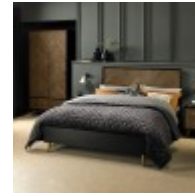

Haskins

FAMILY FURNISHERS SINCE 1930

Bentley Sienna Fumed Oak Bedroom

Fusing mid-century and contemporary styling, the Sienna bedroom range features chevron patterned rustic oak veneer headboards, drawer fronts and doors, in a stunning fumed oak finish. Wire-brushed oak veneers frame each piece in a dark peppercorn stain that is also reflected in the colour of the cabinet interiors and bedstead. Contrasting satin brass handles and conical-shaped legs add a glamorous touch to the collection, which is further accentuated with design choices like the mitred and bevelled frames, and soft-close drawer runners.

Sienna Fumed Oak & Peppercorn 1 Drawer Nightstand

Width: 46cm Height: 56cm Depth: 43cm

Sienna Fumed Oak & Peppercorn 2 Drawer Nightstand

Width: 46cm Height: 56cm Depth: 43cm

Sienna Fumed Oak & Peppercorn Dressing Table

Width: 100cm Height: 77cm Depth: 46cm

Sienna Fumed Oak & Peppercorn 135cm Panel Bedstead

Width: 145cm Height: 120cm Depth: 202cm

Sienna Fumed Oak & Peppercorn 150cm Panel Bedstead

Width: 159cm Height: 120cm Depth: 211cm

Sienna Fumed Oak & Peppercorn 180cm Panel Bedstead

Width: 190cm Height: 120cm Depth: 211cm

Sienna Peppercorn & Gold Vanity Mirror

Width: 52cm Height: 56cm Depth: 19cm

Sienna Fumed Oak & Peppercorn Double Wardrobe