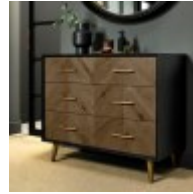

Haskins

FAMILY FURNISHERS SINCE 1930

Bentley Sienna Fumed Oak Bedroom

Fusing mid-century and contemporary styling, the Sienna bedroom range features chevron patterned rustic oak veneer headboards, drawer fronts and doors, in a stunning fumed oak finish. Wire-brushed oak veneers frame each piece in a dark peppercorn stain that is also reflected in the colour of the cabinet interiors and bedstead. Contrasting satin brass handles and conical-shaped legs add a glamorous touch to the collection, which is further accentuated with design choices like the mitred and bevelled frames, and soft-close drawer runners.

Width: 46cm Height: 56cm Depth: 43cm

Sienna Fumed Oak & Peppercorn Dressing Table

Width: 100cm Height: 77cm Depth: 46cm

Sienna Fumed Oak & Peppercorn 135cm Panel Bedstead

Width: 145cm Height: 120cm Depth: 202cm

Sienna Fumed Oak & Peppercorn 150cm Panel Bedstead

Width: 159cm Height: 120cm Depth: 211cm

Sienna Fumed Oak & Peppercorn 180cm Panel Bedstead

Width: 190cm Height: 120cm Depth: 211cm

Sienna Peppercorn & Gold Vanity Mirror

Width: 52cm Height: 56cm Depth: 19cm

Sienna Fumed Oak & Peppercorn Double Wardrobe

Width: 100cm Height: 200cm Depth: 59cm

Sienna Fumed Oak & Peppercorn 3 Drawer Chest

Width: 100cm Height: 84cm Depth: 46cm