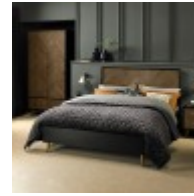

Haskins

FAMILY FURNISHERS SINCE 1930

Bentley Sienna Fumed Oak Bedroom

Fusing mid-century and contemporary styling, the Sienna bedroom range features chevron patterned rustic oak veneer headboards, drawer fronts and doors, in a stunning fumed oak finish. Wire-brushed oak veneers frame each piece in a dark peppercorn stain that is also reflected in the colour of the cabinet interiors and bedstead. Contrasting satin brass handles and conical-shaped legs add a glamorous touch to the collection, which is further accentuated with design choices like the mitred and bevelled frames, and soft-close drawer runners.

Sienna Fumed Oak & Peppercorn 1 Drawer Nightstand

Width: 46cm Height: 56cm Depth: 43cm

Sienna Fumed Oak & Peppercorn 2 Drawer Nightstand

Width: 46cm Height: 56cm Depth: 43cm

Sienna Fumed Oak Stool - Dark Grey Fabric

Width: 38cm Height: 48cm Depth: 38cm

Sienna Fumed Oak & Peppercorn Dressing Table

Width: 100cm Height: 77cm Depth: 46cm

Sienna Fumed Oak & Peppercorn 135cm Panel Bedstead

Width: 145cm Height: 120cm Depth: 202cm

Sienna Fumed Oak & Peppercorn 150cm Panel Bedstead

Width: 159cm Height: 120cm Depth: 211cm

Sienna Fumed Oak & Peppercorn 180cm Panel Bedstead

Width: 190cm Height: 120cm Depth: 211cm

Sienna Peppercorn & Gold Vanity Mirror