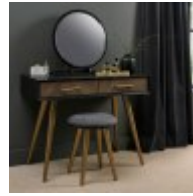

Haskins

FAMILY FURNISHERS SINCE 1930

Bentley Sienna Fumed Oak Bedroom

Fusing mid-century and contemporary styling, the Sienna bedroom range features chevron patterned rustic oak veneer headboards, drawer fronts and doors, in a stunning fumed oak finish. Wire-brushed oak veneers frame each piece in a dark peppercorn stain that is also reflected in the colour of the cabinet interiors and bedstead. Contrasting satin brass handles and conical-shaped legs add a glamorous touch to the collection, which is further accentuated with design choices like the mitred and bevelled frames, and soft-close drawer runners.

Sienna Fumed Oak Stool - Dark Grey Fabric

Width: 38cm Height: 48cm Depth: 38cm

Sienna Fumed Oak & Peppercorn 1 Drawer Nightstand

Width: 46cm Height: 56cm Depth: 43cm

Sienna Fumed Oak & Peppercorn 2 Drawer Nightstand

Width: 46cm Height: 56cm Depth: 43cm

Sienna Fumed Oak & Peppercorn Dressing Table

Width: 100cm Height: 77cm Depth: 46cm

Sienna Fumed Oak & Peppercorn 135cm Panel Bedstead

Width: 145cm Height: 120cm Depth: 202cm

Sienna Fumed Oak & Peppercorn 150cm Panel Bedstead

Width: 159cm Height: 120cm Depth: 211cm

Sienna Fumed Oak & Peppercorn 180cm Panel Bedstead

Width: 190cm Height: 120cm Depth: 211cm

Sienna Peppercorn & Gold Vanity Mirror