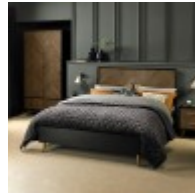

Haskins

FAMILY FURNISHERS SINCE 1930

Bentley Sienna Fumed Oak Bedroom

Fusing mid-century and contemporary styling, the Sienna bedroom range features chevron patterned rustic oak veneer headboards, drawer fronts and doors, in a stunning fumed oak finish. Wire-brushed oak veneers frame each piece in a dark peppercorn stain that is also reflected in the colour of the cabinet interiors and bedstead. Contrasting satin brass handles and conical-shaped legs add a glamorous touch to the collection, which is further accentuated with design choices like the mitred and bevelled frames, and soft-close drawer runners.

Sienna Fumed Oak & Peppercorn 1 Drawer Nightstand

Width: 46cm Height: 56cm Depth: 43cm

Sienna Fumed Oak & Peppercorn 2 Drawer Nightstand

Width: 46cm Height: 56cm Depth: 43cm

Sienna Fumed Oak & Peppercorn Dressing Table

Width: 100cm Height: 77cm Depth: 46cm

Sienna Fumed Oak & Peppercorn 135cm Panel Bedstead

Width: 145cm Height: 120cm Depth: 202cm

Sienna Fumed Oak & Peppercorn 150cm Panel Bedstead

Width: 159cm Height: 120cm Depth: 211cm

Sienna Fumed Oak & Peppercorn 180cm Panel Bedstead

Width: 190cm Height: 120cm Depth: 211cm

Sienna Peppercorn & Gold Vanity Mirror

Width: 52cm Height: 56cm Depth: 19cm

Sienna Fumed Oak & Peppercorn Double Wardrobe