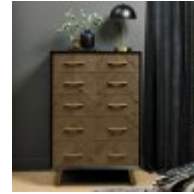

Haskins

FAMILY FURNISHERS SINCE 1930

Bentley Sienna Fumed Oak Bedroom

Fusing mid-century and contemporary styling, the Sienna bedroom range features chevron patterned rustic oak veneer headboards, drawer fronts and doors, in a stunning fumed oak finish. Wire-brushed oak veneers frame each piece in a dark peppercorn stain that is also reflected in the colour of the cabinet interiors and bedstead. Contrasting satin brass handles and conical-shaped legs add a glamorous touch to the collection, which is further accentuated with design choices like the mitred and bevelled frames, and soft-close drawer runners.

Sienna Fumed Oak & Peppercorn 150cm Panel Bedstead

Width: 159cm Height: 120cm Depth: 211cm

Sienna Fumed Oak & Peppercorn 180cm Panel Bedstead

Width: 190cm Height: 120cm Depth: 211cm

Sienna Peppercorn & Gold Vanity Mirror

Width: 52cm Height: 56cm Depth: 19cm

Sienna Fumed Oak & Peppercorn Double Wardrobe

Width: 100cm Height: 200cm Depth: 59cm

Sienna Fumed Oak & Peppercorn 3 Drawer Chest

Width: 100cm Height: 84cm Depth: 46cm

Sienna Fumed Oak & Peppercorn 5 Drawer Chest

Width: 80cm Height: 120cm Depth: 46cm