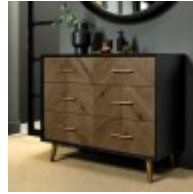

Haskins

FAMILY FURNISHERS SINCE 1930

Bentley Sienna Fumed Oak Bedroom

Fusing mid-century and contemporary styling, the Sienna bedroom range features chevron patterned rustic oak veneer headboards, drawer fronts and doors, in a stunning fumed oak finish. Wire-brushed oak veneers frame each piece in a dark peppercorn stain that is also reflected in the colour of the cabinet interiors and bedstead. Contrasting satin brass handles and conical-shaped legs add a glamorous touch to the collection, which is further accentuated with design choices like the mitred and bevelled frames, and soft-close drawer runners.

Width: 38cm Height: 48cm Depth: 38cm

Sienna Fumed Oak & Peppercorn Dressing Table

Width: 100cm Height: 77cm Depth: 46cm

Sienna Fumed Oak & Peppercorn 135cm Panel Bedstead

Width: 145cm Height: 120cm Depth: 202cm

Sienna Fumed Oak & Peppercorn 150cm Panel Bedstead

Width: 159cm Height: 120cm Depth: 211cm

Sienna Fumed Oak & Peppercorn 180cm Panel Bedstead

Width: 190cm Height: 120cm Depth: 211cm

Sienna Peppercorn & Gold Vanity Mirror

Width: 52cm Height: 56cm Depth: 19cm

Sienna Fumed Oak & Peppercorn Double Wardrobe

Width: 100cm Height: 200cm Depth: 59cm

Sienna Fumed Oak & Peppercorn 3 Drawer Chest

Width: 100cm Height: 84cm Depth: 46cm