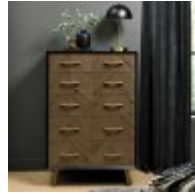

Haskins

FAMILY FURNISHERS SINCE 1930

Bentley Sienna Fumed Oak Bedroom

Fusing mid-century and contemporary styling, the Sienna bedroom range features chevron patterned rustic oak veneer headboards, drawer fronts and doors, in a stunning fumed oak finish. Wire-brushed oak veneers frame each piece in a dark peppercorn stain that is also reflected in the colour of the cabinet interiors and bedstead. Contrasting satin brass handles and conical-shaped legs add a glamorous touch to the collection, which is further accentuated with design choices like the mitred and bevelled frames, and soft-close drawer runners.

Width: 100cm Height: 77cm Depth: 46cm

Sienna Fumed Oak & Peppercorn 135cm Panel Bedstead

Width: 145cm Height: 120cm Depth: 202cm

Sienna Fumed Oak & Peppercorn 150cm Panel Bedstead

Width: 159cm Height: 120cm Depth: 211cm

Sienna Fumed Oak & Peppercorn 180cm Panel Bedstead

Width: 190cm Height: 120cm Depth: 211cm

Sienna Peppercorn & Gold Vanity Mirror

Width: 52cm Height: 56cm Depth: 19cm

Sienna Fumed Oak & Peppercorn Double Wardrobe

Width: 100cm Height: 200cm Depth: 59cm

Sienna Fumed Oak & Peppercorn 3 Drawer Chest

Width: 100cm Height: 84cm Depth: 46cm

Sienna Fumed Oak & Peppercorn 5 Drawer Chest

Width: 80cm Height: 120cm Depth: 46cm