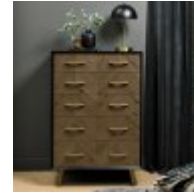

Haskins

FAMILY FURNISHERS SINCE 1930

Bentley Sienna Fumed Oak Bedroom

Fusing mid-century and contemporary styling, the Sienna bedroom range features chevron patterned rustic oak veneer headboards, drawer fronts and doors, in a stunning fumed oak finish. Wire-brushed oak veneers frame each piece in a dark peppercorn stain that is also reflected in the colour of the cabinet interiors and bedstead. Contrasting satin brass handles and conical-shaped legs add a glamorous touch to the collection, which is further accentuated with design choices like the mitred and bevelled frames, and soft-close drawer runners.

Sienna Fumed Oak & Peppercorn 150cm Panel Bedstead

Width: 159cm Height: 120cm Depth: 211cm

Sienna Fumed Oak & Peppercorn 180cm Panel Bedstead

Width: 190cm Height: 120cm Depth: 211cm

Sienna Peppercorn & Gold Vanity Mirror

Width: 52cm Height: 56cm Depth: 19cm

Sienna Fumed Oak & Peppercorn Double Wardrobe

Width: 100cm Height: 200cm Depth: 59cm

Sienna Fumed Oak & Peppercorn 3 Drawer Chest

Width: 100cm Height: 84cm Depth: 46cm

Sienna Fumed Oak & Peppercorn 5 Drawer Chest

Width: 80cm Height: 120cm Depth: 46cm