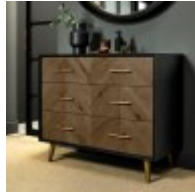

Haskins

FAMILY FURNISHERS SINCE 1930

Bentley Sienna Fumed Oak Bedroom

Fusing mid-century and contemporary styling, the Sienna bedroom range features chevron patterned rustic oak veneer headboards, drawer fronts and doors, in a stunning fumed oak finish. Wire-brushed oak veneers frame each piece in a dark peppercorn stain that is also reflected in the colour of the cabinet interiors and bedstead. Contrasting satin brass handles and conical-shaped legs add a glamorous touch to the collection, which is further accentuated with design choices like the mitred and bevelled frames, and soft-close drawer runners.

Width: 100cm Height: 77cm Depth: 46cm

Sienna Fumed Oak & Peppercorn 135cm Panel Bedstead

Width: 145cm Height: 120cm Depth: 202cm

Sienna Fumed Oak & Peppercorn 150cm Panel Bedstead

Width: 159cm Height: 120cm Depth: 211cm

Sienna Fumed Oak & Peppercorn 180cm Panel Bedstead

Width: 190cm Height: 120cm Depth: 211cm

Sienna Peppercorn & Gold Vanity Mirror

Width: 52cm Height: 56cm Depth: 19cm

Sienna Fumed Oak & Peppercorn Double Wardrobe

Width: 100cm Height: 200cm Depth: 59cm

Sienna Fumed Oak & Peppercorn 3 Drawer Chest

Width: 100cm Height: 84cm Depth: 46cm

Sienna Fumed Oak & Peppercorn 5 Drawer Chest

Width: 80cm Height: 120cm Depth: 46cm