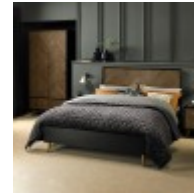

Haskins

FAMILY FURNISHERS SINCE 1930

Bentley Sienna Fumed Oak Bedroom

Fusing mid-century and contemporary styling, the Sienna bedroom range features chevron patterned rustic oak veneer headboards, drawer fronts and doors, in a stunning fumed oak finish. Wire-brushed oak veneers frame each piece in a dark peppercorn stain that is also reflected in the colour of the cabinet interiors and bedstead. Contrasting satin brass handles and conical-shaped legs add a glamorous touch to the collection, which is further accentuated with design choices like the mitred and bevelled frames, and soft-close drawer runners.

Sienna Fumed Oak Stool - Dark Grey Fabric

Width: 38cm Height: 48cm Depth: 38cm

Sienna Fumed Oak & Peppercorn 1 Drawer Nightstand

Width: 46cm Height: 56cm Depth: 43cm

Sienna Fumed Oak & Peppercorn 2 Drawer Nightstand

Width: 46cm Height: 56cm Depth: 43cm

Sienna Fumed Oak & Peppercorn Dressing Table

Width: 100cm Height: 77cm Depth: 46cm

Sienna Fumed Oak & Peppercorn 135cm Panel Bedstead

Width: 145cm Height: 120cm Depth: 202cm

Sienna Fumed Oak & Peppercorn 150cm Panel Bedstead

Width: 159cm Height: 120cm Depth: 211cm

Sienna Fumed Oak & Peppercorn 180cm Panel Bedstead

Width: 190cm Height: 120cm Depth: 211cm

Sienna Peppercorn & Gold Vanity Mirror