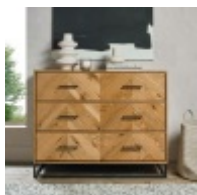

Haskins

FAMILY FURNISHERS SINCE 1930

Bentley Riva Oak Bedroom

With dynamic zigzagging veneer pattern, Riva Rustic Oak is sure to make a stylish statement in any contemporary bedroom. Consisting of rustic oak veneers that are hand laid in a chevron pattern and oiled to highlight the rich character of oak, this range adds warmth and texture in abundance. Contrasting peppercorn inlay detail within the recesses of the drawers, doors and headboards combine with the peppercorn powder coated metal frames to give the range a slightly industrial edge. Quality mechanisms such as fully extending side mounted soft-close drawer runners add functional finishing touches to Riva's on-trend, mixed-media aesthetic, resulting in a collection that is both practical and stylish.

Riva Oak 1 Drawer Nightstand
Width: 46cm Height: 51cm Depth: 38cm

Riva Oak 2 Drawer Nightstand
Width: 46cm Height: 51cm Depth: 38cm

Riva Oak 135cm Panel Bedstead
Width: 145cm Height: 120cm Depth: 201cm

Riva Oak 150cm Panel Bedstead
Width: 158cm Height: 120cm Depth: 210cm

Riva Oak 180cm Panel Bedstead
Width: 189cm Height: 120cm Depth: 210cm

Riva Oak Double Wardrobe
Width: 100cm Height: 200cm Depth: 56cm

Riva Oak 3 Drawer Chest
Width: 100cm Height: 80cm Depth: 45cm

Riva Oak 5 Drawer Tall Chest
Width: 80cm Height: 109cm Depth: 45cm