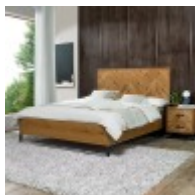

Haskins

FAMILY FURNISHERS SINCE 1930

Bentley Riva Oak Bedroom

With dynamic zigzagging veneer pattern, Riva Rustic Oak is sure to make a stylish statement in any contemporary bedroom. Consisting of rustic oak veneers that are hand laid in a chevron pattern and oiled to highlight the rich character of oak, this range adds warmth and texture in abundance. Contrasting peppercorn inlay detail within the recesses of the drawers, doors and headboards combine with the peppercorn powder coated metal frames to give the range a slightly industrial edge. Quality mechanisms such as fully extending side mounted soft-close drawer runners add functional finishing touches to Riva's on-trend, mixed-media aesthetic, resulting in a collection that is both practical and stylish.

Riva Oak 1 Drawer Nightstand
Width: 46cm Height: 51cm Depth: 38cm

Riva Oak 2 Drawer Nightstand
Width: 46cm Height: 51cm Depth: 38cm

Riva Oak 135cm Panel Bedstead
Width: 145cm Height: 120cm Depth: 201cm

Riva Oak 150cm Panel Bedstead
Width: 158cm Height: 120cm Depth: 210cm

Riva Oak 180cm Panel Bedstead
Width: 189cm Height: 120cm Depth: 210cm

Riva Oak Double Wardrobe
Width: 100cm Height: 200cm Depth: 56cm

Riva Oak 3 Drawer Chest
Width: 100cm Height: 80cm Depth: 45cm

Riva Oak 5 Drawer Tall Chest
Width: 80cm Height: 109cm Depth: 45cm