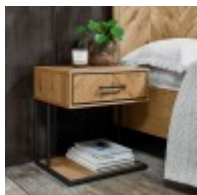

Haskins

FAMILY FURNISHERS SINCE 1930

Bentley Riva Oak Bedroom

With dynamic zigzagging veneer pattern, Riva Rustic Oak is sure to make a stylish statement in any contemporary bedroom. Consisting of rustic oak veneers that are hand laid in a chevron pattern and oiled to highlight the rich character of oak, this range adds warmth and texture in abundance. Contrasting peppercorn inlay detail within the recesses of the drawers, doors and headboards combine with the peppercorn powder coated metal frames to give the range a slightly industrial edge. Quality mechanisms such as fully extending side mounted soft-close drawer runners add functional finishing touches to Riva's on-trend, mixed-media aesthetic, resulting in a collection that is both practical and stylish.

Riva Oak 1 Drawer Nightstand
Width: 46cm Height: 51cm Depth: 38cm

Riva Oak 2 Drawer Nightstand
Width: 46cm Height: 51cm Depth: 38cm

Riva Oak 135cm Panel Bedstead
Width: 145cm Height: 120cm Depth: 201cm

Riva Oak 150cm Panel Bedstead
Width: 158cm Height: 120cm Depth: 210cm

Riva Oak 180cm Panel Bedstead
Width: 189cm Height: 120cm Depth: 210cm

Riva Oak Double Wardrobe
Width: 100cm Height: 200cm Depth: 56cm

Riva Oak 3 Drawer Chest
Width: 100cm Height: 80cm Depth: 45cm

Riva Oak 5 Drawer Tall Chest
Width: 80cm Height: 109cm Depth: 45cm