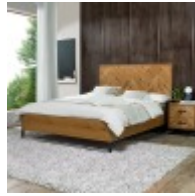

Haskins

FAMILY FURNISHERS SINCE 1930

Bentley Riva Oak Bedroom

With dynamic zigzagging veneer pattern, Riva Rustic Oak is sure to make a stylish statement in any contemporary bedroom. Consisting of rustic oak veneers that are hand laid in a chevron pattern and oiled to highlight the rich character of oak, this range adds warmth and texture in abundance. Contrasting peppercorn inlay detail within the recesses of the drawers, doors and headboards combine with the peppercorn powder coated metal frames to give the range a slightly industrial edge. Quality mechanisms such as fully extending side mounted soft-close drawer runners add functional finishing touches to Riva's on-trend, mixed-media aesthetic, resulting in a collection that is both practical and stylish.

Riva Oak 1 Drawer Nightstand
Width: 46cm Height: 51cm Depth: 38cm

Riva Oak 2 Drawer Nightstand
Width: 46cm Height: 51cm Depth: 38cm

Riva Oak 135cm Panel Bedstead
Width: 145cm Height: 120cm Depth: 201cm

Riva Oak 150cm Panel Bedstead
Width: 158cm Height: 120cm Depth: 210cm

Riva Oak 180cm Panel Bedstead
Width: 189cm Height: 120cm Depth: 210cm

Riva Oak Double Wardrobe
Width: 100cm Height: 200cm Depth: 56cm

Riva Oak 3 Drawer Chest
Width: 100cm Height: 80cm Depth: 45cm

Riva Oak 5 Drawer Tall Chest
Width: 80cm Height: 109cm Depth: 45cm