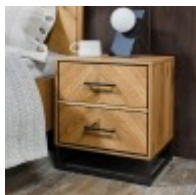

Haskins

FAMILY FURNISHERS SINCE 1930

Bentley Riva Oak Bedroom

With dynamic zigzagging veneer pattern, Riva Rustic Oak is sure to make a stylish statement in any contemporary bedroom. Consisting of rustic oak veneers that are hand laid in a chevron pattern and oiled to highlight the rich character of oak, this range adds warmth and texture in abundance. Contrasting peppercorn inlay detail within the recesses of the drawers, doors and headboards combine with the peppercorn powder coated metal frames to give the range a slightly industrial edge. Quality mechanisms such as fully extending side mounted soft-close drawer runners add functional finishing touches to Riva's on-trend, mixed-media aesthetic, resulting in a collection that is both practical and stylish.

Riva Oak 1 Drawer Nightstand
Width: 46cm Height: 51cm Depth: 38cm

Riva Oak 2 Drawer Nightstand
Width: 46cm Height: 51cm Depth: 38cm

Riva Oak 135cm Panel Bedstead
Width: 145cm Height: 120cm Depth: 201cm

Riva Oak 150cm Panel Bedstead
Width: 158cm Height: 120cm Depth: 210cm

Riva Oak 180cm Panel Bedstead
Width: 189cm Height: 120cm Depth: 210cm

Riva Oak Double Wardrobe
Width: 100cm Height: 200cm Depth: 56cm

Riva Oak 3 Drawer Chest
Width: 100cm Height: 80cm Depth: 45cm

Riva Oak 5 Drawer Tall Chest
Width: 80cm Height: 109cm Depth: 45cm