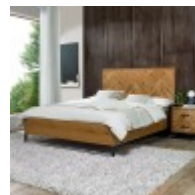

Haskins

FAMILY FURNISHERS SINCE 1930

Bentley Riva Oak Bedroom

With dynamic zigzagging veneer pattern, Riva Rustic Oak is sure to make a stylish statement in any contemporary bedroom. Consisting of rustic oak veneers that are hand laid in a chevron pattern and oiled to highlight the rich character of oak, this range adds warmth and texture in abundance. Contrasting peppercorn inlay detail within the recesses of the drawers, doors and headboards combine with the peppercorn powder coated metal frames to give the range a slightly industrial edge. Quality mechanisms such as fully extending side mounted soft-close drawer runners add functional finishing touches to Riva's on-trend, mixed-media aesthetic, resulting in a collection that is both practical and stylish.

Riva Oak 1 Drawer Nightstand
Width: 46cm Height: 51cm Depth: 38cm

Riva Oak 2 Drawer Nightstand
Width: 46cm Height: 51cm Depth: 38cm

Riva Oak 135cm Panel Bedstead
Width: 145cm Height: 120cm Depth: 201cm

Riva Oak 150cm Panel Bedstead
Width: 158cm Height: 120cm Depth: 210cm

Riva Oak 180cm Panel Bedstead
Width: 189cm Height: 120cm Depth: 210cm

Riva Oak Double Wardrobe
Width: 100cm Height: 200cm Depth: 56cm

Riva Oak 3 Drawer Chest
Width: 100cm Height: 80cm Depth: 45cm

Riva Oak 5 Drawer Tall Chest
Width: 80cm Height: 109cm Depth: 45cm