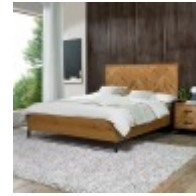

Haskins

FAMILY FURNISHERS SINCE 1930

Bentley Riva Oak Bedroom

With dynamic zigzagging veneer pattern, Riva Rustic Oak is sure to make a stylish statement in any contemporary bedroom. Consisting of rustic oak veneers that are hand laid in a chevron pattern and oiled to highlight the rich character of oak, this range adds warmth and texture in abundance. Contrasting peppercorn inlay detail within the recesses of the drawers, doors and headboards combine with the peppercorn powder coated metal frames to give the range a slightly industrial edge. Quality mechanisms such as fully extending side mounted soft-close drawer runners add functional finishing touches to Riva's on-trend, mixed-media aesthetic, resulting in a collection that is both practical and stylish.

Riva Oak 1 Drawer Nightstand
Width: 46cm Height: 51cm Depth: 38cm

Riva Oak 2 Drawer Nightstand
Width: 46cm Height: 51cm Depth: 38cm

Riva Oak 135cm Panel Bedstead
Width: 145cm Height: 120cm Depth: 201cm

Riva Oak 150cm Panel Bedstead
Width: 158cm Height: 120cm Depth: 210cm

Riva Oak 180cm Panel Bedstead
Width: 189cm Height: 120cm Depth: 210cm

Riva Oak Double Wardrobe
Width: 100cm Height: 200cm Depth: 56cm

Riva Oak 3 Drawer Chest
Width: 100cm Height: 80cm Depth: 45cm

Riva Oak 5 Drawer Tall Chest
Width: 80cm Height: 109cm Depth: 45cm