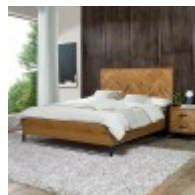

Haskins

FAMILY FURNISHERS SINCE 1930

Bentley Riva Oak Bedroom

With dynamic zigzagging veneer pattern, Riva Rustic Oak is sure to make a stylish statement in any contemporary bedroom. Consisting of rustic oak veneers that are hand laid in a chevron pattern and oiled to highlight the rich character of oak, this range adds warmth and texture in abundance. Contrasting peppercorn inlay detail within the recesses of the drawers, doors and headboards combine with the peppercorn powder coated metal frames to give the range a slightly industrial edge. Quality mechanisms such as fully extending side mounted soft-close drawer runners add functional finishing touches to Riva's on-trend, mixed-media aesthetic, resulting in a collection that is both practical and stylish.

Riva Oak 1 Drawer Nightstand
Width: 46cm Height: 51cm Depth: 38cm

Riva Oak 2 Drawer Nightstand
Width: 46cm Height: 51cm Depth: 38cm

Riva Oak 135cm Panel Bedstead
Width: 145cm Height: 120cm Depth: 201cm

Riva Oak 150cm Panel Bedstead
Width: 158cm Height: 120cm Depth: 210cm

Riva Oak 180cm Panel Bedstead
Width: 189cm Height: 120cm Depth: 210cm

Riva Oak Double Wardrobe
Width: 100cm Height: 200cm Depth: 56cm

Riva Oak 3 Drawer Chest
Width: 100cm Height: 80cm Depth: 45cm

Riva Oak 5 Drawer Tall Chest
Width: 80cm Height: 109cm Depth: 45cm