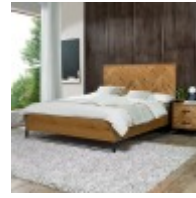

## Bentley Riva Oak Bedroom

With dynamic zigzagging veneer pattern, Riva Rustic Oak is sure to make a stylish statement in any contemporary bedroom. Consisting of rustic oak veneers that are hand laid in a chevron pattern and oiled to highlight the rich character of oak, this range adds warmth and texture in abundance. Contrasting peppercorn inlay detail within the recesses of the drawers, doors and headboards combine with the peppercorn powder coated metal frames to give the range a slightly industrial edge. Quality mechanisms such as fully extending side mounted soft-close drawer runners add functional finishing touches to Riva's on-trend, mixed-media aesthetic, resulting in a collection that is both practical and stylish.

**Riva Oak 1 Drawer Nightstand**  
Width: 46cm Height: 51cm Depth: 38cm

**Riva Oak 2 Drawer Nightstand**  
Width: 46cm Height: 51cm Depth: 38cm

**Riva Oak 135cm Panel Bedstead**  
Width: 145cm Height: 120cm Depth: 201cm

**Riva Oak 150cm Panel Bedstead**  
Width: 158cm Height: 120cm Depth: 210cm

**Riva Oak 180cm Panel Bedstead**  
Width: 189cm Height: 120cm Depth: 210cm

**Riva Oak Double Wardrobe**  
Width: 100cm Height: 200cm Depth: 56cm