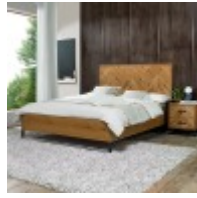

## Bentley Riva Oak Bedroom

With dynamic zigzagging veneer pattern, Riva Rustic Oak is sure to make a stylish statement in any contemporary bedroom. Consisting of rustic oak veneers that are hand laid in a chevron pattern and oiled to highlight the rich character of oak, this range adds warmth and texture in abundance. Contrasting peppercorn inlay detail within the recesses of the drawers, doors and headboards combine with the peppercorn powder coated metal frames to give the range a slightly industrial edge. Quality mechanisms such as fully extending side mounted soft-close drawer runners add functional finishing touches to Riva's on-trend, mixed-media aesthetic, resulting in a collection that is both practical and stylish.

**Riva Oak 1 Drawer Nightstand**  
Width: 46cm Height: 51cm Depth: 38cm

**Riva Oak 2 Drawer Nightstand**  
Width: 46cm Height: 51cm Depth: 38cm

**Riva Oak 135cm Panel Bedstead**  
Width: 145cm Height: 120cm Depth: 201cm

**Riva Oak 150cm Panel Bedstead**  
Width: 158cm Height: 120cm Depth: 210cm

**Riva Oak 180cm Panel Bedstead**  
Width: 189cm Height: 120cm Depth: 210cm

**Riva Oak Double Wardrobe**  
Width: 100cm Height: 200cm Depth: 56cm