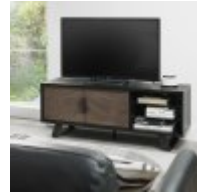

## **Bentley Emerson Weathered Oak Dining**

With a modernised retro look, Emerson features striking patterns of saw cut weathered oak tops & facias that are showcased against wire brushed peppercorn finished frames and a welded black powder coated metal base. Each of the hand-crafted pattern tops are wire brushed and distressed to give a rustic look and tactile feel, making the most of the beautiful and varied grain. Soft form barrel shaped table tops and moulded curved seats and back on the chairs pair contemporary craftsmanship with utmost comfort, with the choice of rich velvets and mottled aged fabrics making a statement in any home. Shaped metal handles that mirror the geometric weathered oak patterns and hidden soft close drawers in the sideboards complete this luxuriously sophisticated and dynamic range.

**Emerson Weathered Oak & Peppercorn 6-8 Extension Dining Table**

Width: 245cm Height: 77cm Depth: 99cm

**Emerson Weathered Oak & Peppercorn Lamp Table**

Width: 45cm Height: 55cm Depth: 45cm

**Emerson Weathered Oak & Peppercorn Narrow Sideboard**

Width: 110cm Height: 82cm Depth: 45cm

**Emerson Weathered Oak & Peppercorn Wide Sideboard**

Width: 160cm Height: 82cm Depth: 45cm

**Emerson Weathered Oak & Peppercorn Entertainment Unit**

Width: 144cm Height: 55cm Depth: 41cm