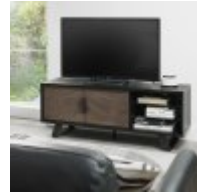

Haskins

FAMILY FURNISHERS SINCE 1930

Bentley Emerson Weathered Oak Dining

With a modernised retro look, Emerson features striking patterns of saw cut weathered oak tops & facias that are showcased against wire brushed peppercorn finished frames and a welded black powder coated metal base. Each of the hand-crafted pattern tops are wire brushed and distressed to give a rustic look and tactile feel, making the most of the beautiful and varied grain. Soft form barrel shaped table tops and moulded curved seats and back on the chairs pair contemporary craftsmanship with utmost comfort, with the choice of rich velvets and mottled aged fabrics making a statement in any home. Shaped metal handles that mirror the geometric weathered oak patterns and hidden soft close drawers in the sideboards complete this luxuriously sophisticated and dynamic range.

Emerson Weathered Oak & Peppercorn Coffee Table

Width: 110cm Height: 43cm Depth: 60cm

Emerson Weathered Oak & Peppercorn Console Table

Width: 110cm Height: 76cm Depth: 39cm

Emerson Weathered Oak & Peppercorn Display Unit

Emerson Weathered Oak & Peppercorn 6-8 Extension Dining Table

Width: 245cm Height: 77cm Depth: 99cm

Emerson Weathered Oak & Peppercorn Lamp Table

Width: 45cm Height: 55cm Depth: 45cm

Emerson Weathered Oak & Peppercorn Narrow Sideboard

Width: 110cm Height: 82cm Depth: 45cm

Emerson Weathered Oak & Peppercorn Wide Sideboard

Width: 160cm Height: 82cm Depth: 45cm

Emerson Weathered Oak & Peppercorn Entertainment Unit

Width: 144cm Height: 55cm Depth: 41cm