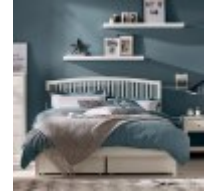

Haskins

FAMILY FURNISHERS SINCE 1930

If you're looking for practical storage with a contemporary twist, then you'll be charmed by our Ashby white bedroom range. Ashby offers exceptional design that is a perfect blend of modern and classic styles with two handle designs to compliment your decor. Both handle options are included so you can choose from sleek brushed stainless steel handles to accentuate trendy interiors or white painted handles for a more traditional appearance. This timeless range boasts incredible functionality thanks to a wide range of storage options that includes an underbed storage drawer, and a hard-wearing white painted finish that guarantees to look good for many years to come. Ashby white bedroom is ideal for those with smaller spaces thanks to its compact design with huge storage capabilities, bringing a sense of tranquility to even the most disorganised of bedrooms.

**Ashby White 1
Drawer Nightstand**
Width: 43cm Height:
62cm Depth: 42cm

**Ashby White 3
Drawer Nightstand**
Width: 44cm Height:
63cm Depth: 42cm

**Ashby White
Dressing Table**
Width: 109cm Height:
78cm Depth: 47cm

**Ashby White 122cm
Slatted Bedstead**
Width: 128cm Height:
118cm Depth: 199cm

**Ashby White 135cm
Slatted Bedstead**
Width: 145cm Height:
118cm Depth: 199cm

**Ashby White 150cm
Slatted Bedstead**
Width: 158cm Height:
118cm Depth: 208cm

**Ashby White 90cm
Slatted Bedstead**
Width: 98cm Height:
118cm Depth: 199cm

**Ashby White
Underbed Drawer**
Width: 130cm Height:
24cm Depth: 70cm

**Ashby White Vanity
Mirror**
Width: 52cm Height:
53cm Depth: 18cm