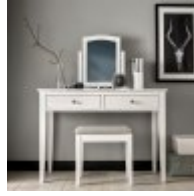

**Ashby White
Dressing Table**
Width: 109cm Height:
78cm Depth: 47cm