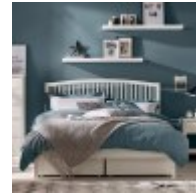

Haskins

FAMILY FURNISHERS SINCE 1930

If you're looking for practical storage with a contemporary twist, then you'll be charmed by our Ashby white bedroom range. Ashby offers exceptional design that is a perfect blend of modern and classic styles with two handle designs to compliment your decor. Both handle options are included so you can choose from sleek brushed stainless steel handles to accentuate trendy interiors or white painted handles for a more traditional appearance. This timeless range boasts incredible functionality thanks to a wide range of storage options that includes an underbed storage drawer, and a hard-wearing white painted finish that guarantees to look good for many years to come. Ashby white bedroom is ideal for those with smaller spaces thanks to its compact design with huge storage capabilities, bringing a sense of tranquility to even the most disorganised of bedrooms.

**Ashby White 1
Drawer Nightstand**
Width: 43cm Height:
62cm Depth: 42cm

**Ashby White 3
Drawer Nightstand**
Width: 44cm Height:
63cm Depth: 42cm

**Ashby White Stool -
Pebble Grey Fabric**
Width: 47cm Height:
46cm Depth: 36cm

**Ashby White
Dressing Table**
Width: 109cm Height:
78cm Depth: 47cm

**Ashby White 122cm
Slatted Bedstead**
Width: 128cm Height:
118cm Depth: 199cm

**Ashby White 135cm
Slatted Bedstead**
Width: 145cm Height:
118cm Depth: 199cm

**Ashby White 150cm
Slatted Bedstead**
Width: 158cm Height:
118cm Depth: 208cm

**Ashby White 90cm
Slatted Bedstead**
Width: 98cm Height:
118cm Depth: 199cm

**Ashby White
Underbed Drawer**
Width: 130cm Height:
24cm Depth: 70cm