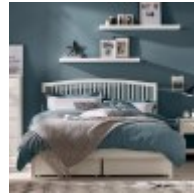

Haskins

FAMILY FURNISHERS SINCE 1930

Bentley Ashby White

If you're looking for practical storage with a contemporary twist, then you'll be charmed by our Ashby white bedroom range. Ashby offers exceptional design that is a perfect blend of modern and classic styles with two handle designs to compliment your decor. Both handle options are included so you can choose from sleek brushed stainless steel handles to accentuate trendy interiors or white painted handles for a more traditional appearance. This timeless range boasts incredible functionality thanks to a wide range of storage options that includes an underbed storage drawer, and a hard-wearing white painted finish that guarantees to look good for many years to come. Ashby white bedroom is ideal for those with smaller spaces thanks to its compact design with huge storage capabilities, bringing a sense of tranquility to even the most disorganised of bedrooms.

Ashby White Stool - Pebble Grey Fabric
Width: 47cm Height: 46cm Depth: 36cm

Ashby White 1 Drawer Nightstand
Width: 43cm Height: 62cm Depth: 42cm

Ashby White 3 Drawer Nightstand
Width: 44cm Height: 63cm Depth: 42cm

Ashby White Dressing Table
Width: 109cm Height: 78cm Depth: 47cm

Ashby White 122cm Slatted Bedstead
Width: 128cm Height: 118cm Depth: 199cm

Ashby White 135cm Slatted Bedstead
Width: 145cm Height: 118cm Depth: 199cm

Ashby White 150cm Slatted Bedstead
Width: 158cm Height: 118cm Depth: 208cm

Ashby White 90cm Slatted Bedstead
Width: 98cm Height: 118cm Depth: 199cm

Ashby White Underbed Drawer
Width: 130cm Height: 24cm Depth: 70cm