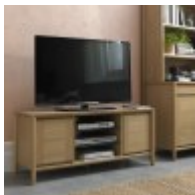

Haskins

FAMILY FURNISHERS SINCE 1930

Bentley Bergen Oak Dining

Bergen is a strikingly contemporary, modular-based collection of dining, living room & home office furniture that offers flexibility and practicality in tune with today's lifestyles. Made using selected high grade American oak solids & veneers, this range is hugely versatile, offering two sizes of tables, ultramodern low back slat and upholstered chairs as well as a more standard high back slat chair, in fabric or faux leather options. The design features curved tapering legs that meet the patterned tops in a three way mitre joint, boasting a real technical prowess by way of precise CNC machining, neat finishes and general technical excellence to create a complex simplicity! Inspired by the needs of open plan living, it allows you to create functional combinations of shelf units and cabinet pieces that fit seamlessly within dining, lounge or home office settings. The Bergen collection is the perfect solution for the demands of modern-day living.

Bergen Oak Narrow Bookcase
Width: 51cm Height: 200cm Depth: 32cm

Bergen Oak Coffee Table with Drawer
Width: 102cm Height: 46cm Depth: 55cm

Bergen Oak Console Table with Drawer
Width: 92cm Height: 79cm Depth: 36cm

Bergen Oak Narrow Sideboard
Width: 102cm Height: 79cm Depth: 48cm

Bergen Oak Wide Sideboard
Width: 153cm Height: 79cm Depth: 48cm

Bergen Oak Wide Top Unit
Width: 102cm Height: 122cm Depth: 32cm

Bergen Oak Corner Entertainment Unit
Width: 100cm Height: 53cm Depth: 41cm