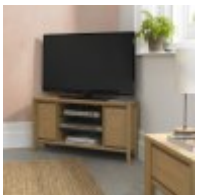

Haskins

FAMILY FURNISHERS SINCE 1930

Bentley Bergen Oak Dining

Bergen is a strikingly contemporary, modular-based collection of dining, living room & home office furniture that offers flexibility and practicality in tune with today's lifestyles. Made using selected high grade American oak solids & veneers, this range is hugely versatile, offering two sizes of tables, ultramodern low back slat and upholstered chairs as well as a more standard high back slat chair, in fabric or faux leather options. The design features curved tapering legs that meet the patterned tops in a three way mitre joint, boasting a real technical prowess by way of precise CNC machining, neat finishes and general technical excellence to create a complex simplicity! Inspired by the needs of open plan living, it allows you to create functional combinations of shelf units and cabinet pieces that fit seamlessly within dining, lounge or home office settings. The Bergen collection is the perfect solution for the demands of modern-day living.

Bergen Oak Narrow Bookcase
Width: 51cm Height: 200cm Depth: 32cm

Bergen Oak Coffee Table with Drawer
Width: 102cm Height: 46cm Depth: 55cm

Bergen Oak Console Table with Drawer
Width: 92cm Height: 79cm Depth: 36cm

Bergen Oak Slat Back Chair - Black Gold Fabric (Pair)
Width: 48cm Height: 98cm Depth: 59cm

Bergen Oak Slat Back Chair - Grey Bonded Leather (Pair)
Width: 48cm Height: 98cm Depth: 59cm

Bergen Oak Upholstered Chair - Black Gold Fabric (Pair)
Width: 48cm Height: 85cm Depth: 57cm

Bergen Oak Narrow Sideboard
Width: 102cm Height: 79cm Depth: 48cm

Bergen Oak Wide Sideboard
Width: 153cm Height: 79cm Depth: 48cm

Bergen Oak Wide Top Unit
Width: 102cm Height: 122cm Depth: 32cm

Bergen Oak Corner Entertainment Unit
Width: 100cm Height: 53cm Depth: 41cm