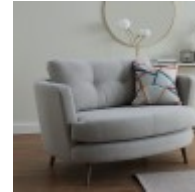

**Kent Lounger Sofa in Fabric**

Width: 224cm Height: 86cm Depth: 153cm

**Kent Small Sofa in Fabric**

Width: 154cm Height: 86cm Depth: 92cm

**Kent Extra Large Sofa in Fabric**

Width: 224cm Height: 86cm Depth: 92cm

**Kent Large Chaise Sofa in Fabric**

Width: 247cm Height: 86cm Depth: 152cm

**Kent Large Sofa in Fabric**

Width: 189cm Height: 86cm Depth: 92cm

**Kent 2 Seater 1 Arm Unit in Fabric**

**Kent 1 Seater 1 Arm Unit in Fabric**

**Kent Designer Chair in Fabric**

Width: 71cm Height: 84cm Depth: 82cm

**Kent Standard Chair in Fabric**

Width: 89cm Height: 86cm Depth: 92cm

**Kent Oval Cuddler in Fabric**

Width: 135cm Height: 84cm Depth: 94cm

**Kent Snuggler in Fabric**

Width: 124cm Height: 86cm Depth: 92cm

**Kent Medium Bench Stool in Fabric**

Width: 96cm Height: 40cm Depth: 45cm

**Kent Oval Cuddler Stool in Fabric**

Width: 115cm Height: 42cm Depth: 65cm