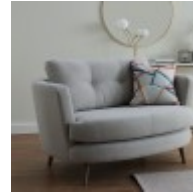

**Kent Lounger Sofa in Fabric**

Width: 224cm Height: 86cm Depth: 153cm

**Kent Small Sofa in Fabric**

Width: 154cm Height: 86cm Depth: 92cm

**Kent Extra Large Sofa in Fabric**

Width: 224cm Height: 86cm Depth: 92cm

**Kent Large Chaise Sofa in Fabric**

Width: 247cm Height: 86cm Depth: 152cm

**Kent Large Sofa in Fabric**

Width: 189cm Height: 86cm Depth: 92cm

**Kent 2 Seater 1 Arm Unit in Fabric**

**Kent 1 Seater 1 Arm Unit in Fabric**

**Kent Designer Chair in Fabric**

Width: 71cm Height: 84cm Depth: 82cm

**Kent Standard Chair in Fabric**

Width: 89cm Height: 86cm Depth: 92cm

**Kent Oval Cuddler in Fabric**

Width: 135cm Height: 84cm Depth: 94cm

**Kent Snuggler in Fabric**

Width: 124cm Height: 86cm Depth: 92cm

**Kent Medium Bench Stool in Fabric**

Width: 96cm Height: 40cm Depth: 45cm

**Kent Oval Cuddler Stool in Fabric**

Width: 115cm Height: 42cm Depth: 65cm