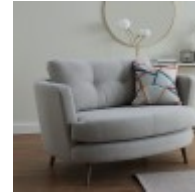

Kent Lounger Sofa in Fabric

Width: 224cm Height: 86cm Depth: 153cm

Kent Small Sofa in Fabric

Width: 154cm Height: 86cm Depth: 92cm

Kent Extra Large Sofa in Fabric

Width: 224cm Height: 86cm Depth: 92cm

Kent Large Chaise Sofa in Fabric

Width: 247cm Height: 86cm Depth: 152cm

Kent Large Sofa in Fabric

Width: 189cm Height: 86cm Depth: 92cm

Kent 2 Seater 1 Arm Unit in Fabric

Kent 1 Seater 1 Arm Unit in Fabric

Kent Designer Chair in Fabric

Width: 71cm Height: 84cm Depth: 82cm

Kent Standard Chair in Fabric

Width: 89cm Height: 86cm Depth: 92cm

Kent Oval Cuddler in Fabric

Width: 135cm Height: 84cm Depth: 94cm

Kent Snuggler in Fabric

Width: 124cm Height: 86cm Depth: 92cm

Kent Medium Bench Stool in Fabric