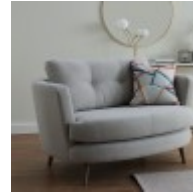

Kent Snuggler in Fabric

Width: 124cm Height: 86cm Depth: 92cm

Width: 96cm Height: 40cm Depth: 45cm

Width: 115cm Height: 42cm Depth: 65cm