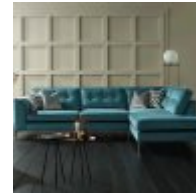

## H Collection Sophia

The Sophia is a model based on clean cut contemporary lines with sleek chrome legs and stitching to the back seats for a tailored look. Available in a large range of configurations, including standard and pillow back options.

**Sophia Small Chaise Sofa in Fabric**  
Select options to see dimensions

**Sophia Small Sofa in Fabric**  
Select options to see dimensions

**Sophia Extra Large Sofa in Fabric**  
Select options to see dimensions

**Sophia Large Sofa in Fabric**  
Select options to see dimensions

**Sophia Large Chaise Sofa in Fabric**  
Select options to see dimensions

**Sophia Large Corner Group in Fabric**  
Select options to see dimensions

**Sophia Small Corner Group in Fabric**  
Select options to see dimensions

**Sophia Chair in Fabric**  
Width: 103cm Height: 86cm Depth: 100cm

**Sophia Swivel Chair in Fabric**  
Width: 70cm Height: 83cm Depth: 83cm