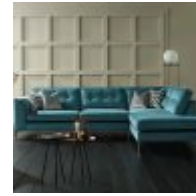

Haskins

FAMILY FURNISHERS SINCE 1930

Sophia

The Sophia is a model based on clean cut contemporary lines with sleek chrome legs and stitching to the back seats for a tailored look. Available in a large range of configurations, including standard and pillow back options.

Sophia Small Chaise Sofa in Fabric
Select options to see dimensions

Sophia Small Sofa in Fabric
Select options to see dimensions

Sophia Extra Large Sofa in Fabric
Select options to see dimensions

Sophia Large Sofa in Fabric
Select options to see dimensions

Sophia Large Chaise Sofa in Fabric
Select options to see dimensions

Sophia Large Corner Group in Fabric
Select options to see dimensions

Sophia Small Corner Group in Fabric
Select options to see dimensions

Sophia Chair in Fabric
Width: 103cm Height: 86cm Depth: 100cm

Sophia Swivel Chair in Fabric
Width: 70cm Height: 83cm Depth: 83cm

Sophia Snuggler in Fabric
Width: 138cm Height: 86cm Depth: 100cm

Sophia Stool in Fabric
Width: 94cm Height: 42cm Depth: 75cm