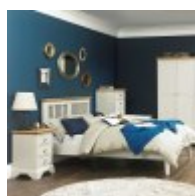

Haskins

FAMILY FURNISHERS SINCE 1930

Bentley Hampstead Two Tone Bedroom

Country living with a contemporary twist, a perfect blend of traditional and modern styles, Hampstead bedroom is a timeless range that offers elegance and practicality. Hampstead boasts stylish design detail such as classically understated bracket feet and superior quality brushed steel handles. The stunning corniced tops, enhanced by the natural beauty of oiled American oak solids and veneers, contrast beautifully with a crisp, fresh ivory paint finish. The cabinetry offers functionality through Blum soft-closing drawers and a hard-wearing lacquer finish.

Hampstead Two Tone Dressing Table
Width: 110cm Height: 79cm Depth: 48cm

Hampstead Soft Grey and Pale Oak 135cm Bedstead
Width: 151cm Height: 111cm Depth: 205cm

Hampstead Soft Grey and Pale Oak 150cm Bedstead
Width: 164cm Height: 111cm Depth: 214cm

Hampstead Two Tone 135cm Bedstead
Width: 151cm Height: 111cm Depth: 205cm

Hampstead Two Tone 150cm Bedstead
Width: 164cm Height: 111cm Depth: 214cm

Hampstead Soft Grey and Pale Oak Vanity Mirror
Width: 54cm Height: 52cm Depth: 18cm

Hampstead Two Tone Vanity Mirror
Width: 54cm Height: 52cm Depth: 18cm

Hampstead Soft Grey and Pale Oak 135cm Headboard
Width: 150cm Height: 116cm Depth: 9cm

Hampstead Two Tone 135cm Headboard
Width: 150cm Height: 116cm Depth: 9cm