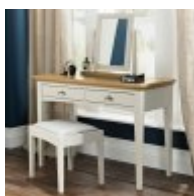

Haskins

FAMILY FURNISHERS SINCE 1930

Bentley Hampstead Two Tone Bedroom

Country living with a contemporary twist, a perfect blend of traditional and modern styles, Hampstead bedroom is a timeless range that offers elegance and practicality. Hampstead boasts stylish design detail such as classically understated bracket feet and superior quality brushed steel handles. The stunning corniced tops, enhanced by the natural beauty of oiled American oak solids and veneers, contrast beautifully with a crisp, fresh ivory paint finish. The cabinetry offers functionality through Blum soft-closing drawers and a hard-wearing lacquer finish.

Hampstead Soft Grey and Pale Oak Blanket Box
Width: 120cm Height: 50cm Depth: 48cm

Hampstead Two Tone Stool
Width: 50cm Height: 46cm Depth: 38cm

Hampstead Soft Grey and Pale Oak Dressing Table
Width: 110cm Height: 79cm Depth: 48cm

Hampstead Two Tone 135cm Bedstead
Width: 151cm Height: 111cm Depth: 205cm

Hampstead Two Tone 150cm Bedstead
Width: 164cm Height: 111cm Depth: 214cm

Hampstead Soft Grey and Pale Oak Vanity Mirror
Width: 54cm Height: 52cm Depth: 18cm

Hampstead Two Tone Vanity Mirror
Width: 54cm Height: 52cm Depth: 18cm

Hampstead Soft Grey and Pale Oak 135cm Headboard
Width: 150cm Height: 116cm Depth: 9cm

Hampstead Two Tone 135cm Headboard
Width: 150cm Height: 116cm Depth: 9cm