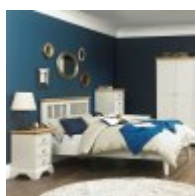

Haskins

FAMILY FURNISHERS SINCE 1930

Bentley Hampstead Two Tone Bedroom

Country living with a contemporary twist, a perfect blend of traditional and modern styles, Hampstead bedroom is a timeless range that offers elegance and practicality. Hampstead boasts stylish design detail such as classically understated bracket feet and superior quality brushed steel handles. The stunning corniced tops, enhanced by the natural beauty of oiled American oak solids and veneers, contrast beautifully with a crisp, fresh ivory paint finish. The cabinetry offers functionality through Blum soft-closing drawers and a hard-wearing lacquer finish.

Hampstead Soft Grey and Pale Oak Blanket Box
Width: 120cm Height: 50cm Depth: 48cm

Hampstead Two Tone Stool
Width: 50cm Height: 46cm Depth: 38cm

Hampstead Soft Grey and Pale Oak Dressing Table
Width: 110cm Height: 79cm Depth: 48cm

Hampstead Two Tone 135cm Bedstead
Width: 151cm Height: 111cm Depth: 205cm

Hampstead Two Tone 150cm Bedstead
Width: 164cm Height: 111cm Depth: 214cm

Hampstead Soft Grey and Pale Oak Vanity Mirror
Width: 54cm Height: 52cm Depth: 18cm

Hampstead Two Tone Vanity Mirror
Width: 54cm Height: 52cm Depth: 18cm

Hampstead Soft Grey and Pale Oak 135cm Headboard
Width: 150cm Height: 116cm Depth: 9cm

Hampstead Two Tone 135cm Headboard
Width: 150cm Height: 116cm Depth: 9cm