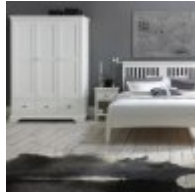

Haskins

FAMILY FURNISHERS SINCE 1930

Bentley Hampstead White Bedroom

Traditional in style yet with a contemporary feel, Hampstead White Bedroom is a timeless range that offers elegance and practicality for any home. Hampstead boasts stylish design detail such as classically understated bracket feet, stunning corniced tops and superior quality brushed steel handles. A crisp white paint finish gives Hampstead White bedroom a fresh, contemporary twist with cabinetry that offers functionality through Blum soft-closing drawers and a hard-wearing lacquer finish.

Hampstead White Dressing Table
Width: 110cm Height: 79cm Depth: 48cm

Hampstead White 135cm Bedstead
Width: 151cm Height: 111cm Depth: 205cm

Hampstead White 150cm Bedstead
Width: 164cm Height: 111cm Depth: 214cm

Hampstead White 90cm Bedstead
Width: 104cm Height: 111cm Depth: 204cm

Hampstead White Vanity Mirror
Width: 54cm Height: 52cm Depth: 18cm

Hampstead White 135cm Headboard
Width: 144cm Height: 116cm Depth: 9cm

Hampstead White 150cm Headboard
Width: 158cm Height: 116cm Depth: 9cm

Hampstead White Double Wardrobe
Width: 97cm Height: 195cm Depth: 58cm

Hampstead White Triple Wardrobe
Width: 137cm Height: 195cm Depth: 58cm