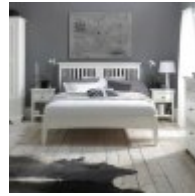

Haskins

FAMILY FURNISHERS SINCE 1930

Bentley Hampstead White Bedroom

Traditional in style yet with a contemporary feel, Hampstead White Bedroom is a timeless range that offers elegance and practicality for any home. Hampstead boasts stylish design detail such as classically understated bracket feet, stunning corniced tops and superior quality brushed steel handles. A crisp white paint finish gives Hampstead White bedroom a fresh, contemporary twist with cabinetry that offers functionality through Blum soft-closing drawers and a hard-wearing lacquer finish.

Hampstead White Stool
Width: 50cm Height: 46cm Depth: 38cm

Hampstead White Dressing Table
Width: 110cm Height: 79cm Depth: 48cm

Hampstead White 135cm Bedstead
Width: 151cm Height: 111cm Depth: 205cm

Hampstead White 150cm Bedstead
Width: 164cm Height: 111cm Depth: 214cm

Hampstead White 90cm Bedstead
Width: 104cm Height: 111cm Depth: 204cm

Hampstead White Vanity Mirror
Width: 54cm Height: 52cm Depth: 18cm

Hampstead White 135cm Headboard
Width: 144cm Height: 116cm Depth: 9cm

Hampstead White 150cm Headboard
Width: 158cm Height: 116cm Depth: 9cm

Hampstead White Double Wardrobe
Width: 97cm Height: 195cm Depth: 58cm

Hampstead White Triple Wardrobe
Width: 137cm Height: 195cm Depth: 58cm