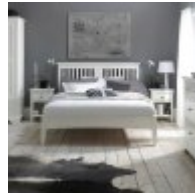

Haskins

FAMILY FURNISHERS SINCE 1930

Bentley Hampstead White Bedroom

Traditional in style yet with a contemporary feel, Hampstead White Bedroom is a timeless range that offers elegance and practicality for any home. Hampstead boasts stylish design detail such as classically understated bracket feet, stunning corniced tops and superior quality brushed steel handles. A crisp white paint finish gives Hampstead White bedroom a fresh, contemporary twist with cabinetry that offers functionality through Blum soft-closing drawers and a hard-wearing lacquer finish.

Hampstead White Stool
Width: 50cm Height: 46cm Depth: 38cm

Hampstead White Dressing Table
Width: 110cm Height: 79cm Depth: 48cm

Hampstead White 135cm Bedstead
Width: 151cm Height: 111cm Depth: 205cm

Hampstead White 150cm Bedstead
Width: 164cm Height: 111cm Depth: 214cm

Hampstead White 90cm Bedstead
Width: 104cm Height: 111cm Depth: 204cm

Hampstead White Vanity Mirror
Width: 54cm Height: 52cm Depth: 18cm

Hampstead White 135cm Headboard
Width: 144cm Height: 116cm Depth: 9cm

Hampstead White 150cm Headboard
Width: 158cm Height: 116cm Depth: 9cm

Hampstead White Double Wardrobe
Width: 97cm Height: 195cm Depth: 58cm

Hampstead White Triple Wardrobe
Width: 137cm Height: 195cm Depth: 58cm