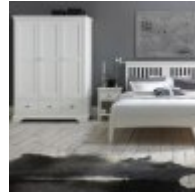

Haskins

FAMILY FURNISHERS SINCE 1930

Bentley Hampstead White Bedroom

Traditional in style yet with a contemporary feel, Hampstead White Bedroom is a timeless range that offers elegance and practicality for any home. Hampstead boasts stylish design detail such as classically understated bracket feet, stunning corniced tops and superior quality brushed steel handles. A crisp white paint finish gives Hampstead White bedroom a fresh, contemporary twist with cabinetry that offers functionality through Blum soft-closing drawers and a hard-wearing lacquer finish.

Hampstead White 90cm Bedstead
Width: 104cm Height: 111cm Depth: 204cm

Hampstead White Vanity Mirror
Width: 54cm Height: 52cm Depth: 18cm

Hampstead White 135cm Headboard
Width: 144cm Height: 116cm Depth: 9cm

Hampstead White 150cm Headboard
Width: 158cm Height: 116cm Depth: 9cm

Hampstead White Double Wardrobe
Width: 97cm Height: 195cm Depth: 58cm

Hampstead White Triple Wardrobe
Width: 137cm Height: 195cm Depth: 58cm