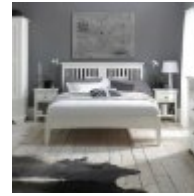

Haskins

FAMILY FURNISHERS SINCE 1930

Bentley Hampstead White Bedroom

Traditional in style yet with a contemporary feel, Hampstead White Bedroom is a timeless range that offers elegance and practicality for any home. Hampstead boasts stylish design detail such as classically understated bracket feet, stunning corniced tops and superior quality brushed steel handles. A crisp white paint finish gives Hampstead White bedroom a fresh, contemporary twist with cabinetry that offers functionality through Blum soft-closing drawers and a hard-wearing lacquer finish.

Hampstead White Stool
Width: 50cm Height: 46cm Depth: 38cm

Hampstead White Dressing Table
Width: 110cm Height: 79cm Depth: 48cm

Hampstead White 135cm Bedstead
Width: 151cm Height: 111cm Depth: 205cm

Hampstead White 150cm Bedstead
Width: 164cm Height: 111cm Depth: 214cm

Hampstead White 90cm Bedstead
Width: 104cm Height: 111cm Depth: 204cm

Hampstead White Vanity Mirror
Width: 54cm Height: 52cm Depth: 18cm

Hampstead White 135cm Headboard
Width: 144cm Height: 116cm Depth: 9cm

Hampstead White 150cm Headboard
Width: 158cm Height: 116cm Depth: 9cm

Hampstead White Double Wardrobe
Width: 97cm Height: 195cm Depth: 58cm

Hampstead White Triple Wardrobe
Width: 137cm Height: 195cm Depth: 58cm