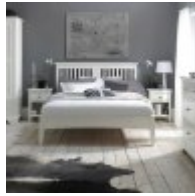

Haskins

FAMILY FURNISHERS SINCE 1930

Bentley Hampstead White Bedroom

Traditional in style yet with a contemporary feel, Hampstead White Bedroom is a timeless range that offers elegance and practicality for any home. Hampstead boasts stylish design detail such as classically understated bracket feet, stunning corniced tops and superior quality brushed steel handles. A crisp white paint finish gives Hampstead White bedroom a fresh, contemporary twist with cabinetry that offers functionality through Blum soft-closing drawers and a hard-wearing lacquer finish.

Hampstead White Dressing Table
Width: 110cm Height: 79cm Depth: 48cm

Hampstead White 135cm Bedstead
Width: 151cm Height: 111cm Depth: 205cm

Hampstead White 150cm Bedstead
Width: 164cm Height: 111cm Depth: 214cm

Hampstead White 90cm Bedstead
Width: 104cm Height: 111cm Depth: 204cm

Hampstead White Vanity Mirror
Width: 54cm Height: 52cm Depth: 18cm

Hampstead White 135cm Headboard
Width: 144cm Height: 116cm Depth: 9cm

Hampstead White 150cm Headboard
Width: 158cm Height: 116cm Depth: 9cm

Hampstead White Double Wardrobe
Width: 97cm Height: 195cm Depth: 58cm

Hampstead White Triple Wardrobe
Width: 137cm Height: 195cm Depth: 58cm