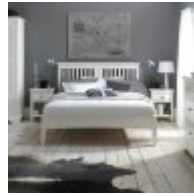

Haskins

FAMILY FURNISHERS SINCE 1930

Bentley Hampstead White Bedroom

Traditional in style yet with a contemporary feel, Hampstead White Bedroom is a timeless range that offers elegance and practicality for any home. Hampstead boasts stylish design detail such as classically understated bracket feet, stunning corniced tops and superior quality brushed steel handles. A crisp white paint finish gives Hampstead White bedroom a fresh, contemporary twist with cabinetry that offers functionality through Blum soft-closing drawers and a hard-wearing lacquer finish.

Hampstead White Dressing Table
Width: 110cm Height: 79cm Depth: 48cm

Hampstead White 135cm Bedstead
Width: 151cm Height: 111cm Depth: 205cm

Hampstead White 150cm Bedstead
Width: 164cm Height: 111cm Depth: 214cm

Hampstead White 90cm Bedstead
Width: 104cm Height: 111cm Depth: 204cm

Hampstead White Vanity Mirror
Width: 54cm Height: 52cm Depth: 18cm

Hampstead White 135cm Headboard
Width: 144cm Height: 116cm Depth: 9cm

Hampstead White 150cm Headboard
Width: 158cm Height: 116cm Depth: 9cm

Hampstead White Double Wardrobe
Width: 97cm Height: 195cm Depth: 58cm

Hampstead White Triple Wardrobe
Width: 137cm Height: 195cm Depth: 58cm