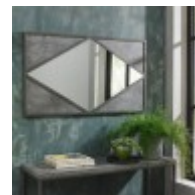

## **Bentley Renzo Occasionals**

A striking design, Renzo combines stunning zinc effect laminate tops and dark grey powder coated metal frames to create a range that is contemporary in aesthetic and bold in style. Geometric forms and clean lines are paired with materials that give this range an industrial edge, perfect for any modern setting.

**Renzo Zinc Dark Grey Coffee Table**  
Width: 114cm Height: 43cm Depth: 60cm

**Renzo Zinc Dark Grey Console Table**  
Width: 116cm Height: 77cm Depth: 37cm

**Renzo Zinc Dark Grey Narrow Console Table**  
Width: 90cm Height: 76cm Depth: 32cm

**Renzo Zinc Dark Grey Nest of Lamp Tables**  
Width: 45cm Height: 50cm Depth: 45cm

**Renzo Zinc Dark Grey Side Table**  
Width: 45cm Height: 50cm Depth: 45cm

**Renzo Zinc Dark Grey Landscape Wall Mirror**  
Width: 110cm Height: 2cm Depth: 63cm

**Renzo Zinc Dark Grey Wall Mirror**  
Width: 63cm Height: 2cm Depth: 63cm

**Renzo Zinc Dark Grey Sofa Table**  
Width: 46cm Height: 60cm Depth: 25cm