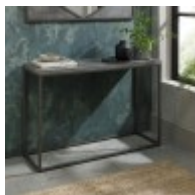

## **Bentley Renzo Occasionals**

A striking design, Renzo combines stunning zinc effect laminate tops and dark grey powder coated metal frames to create a range that is contemporary in aesthetic and bold in style. Geometric forms and clean lines are paired with materials that give this range an industrial edge, perfect for any modern setting.

**Renzo Zinc Dark Grey Coffee Table**  
Width: 114cm Height: 43cm Depth: 60cm

**Renzo Zinc Dark Grey Console Table**  
Width: 116cm Height: 77cm Depth: 37cm

**Renzo Zinc Dark Grey Narrow Console Table**  
Width: 90cm Height: 76cm Depth: 32cm

**Renzo Zinc Dark Grey Nest of Lamp Tables**  
Width: 45cm Height: 50cm Depth: 45cm

**Renzo Zinc Dark Grey Side Table**  
Width: 45cm Height: 50cm Depth: 45cm

**Renzo Zinc Dark Grey Landscape Wall Mirror**  
Width: 110cm Height: 2cm Depth: 63cm

**Renzo Zinc Dark Grey Wall Mirror**  
Width: 63cm Height: 2cm Depth: 63cm

**Renzo Zinc Dark Grey Sofa Table**  
Width: 46cm Height: 60cm Depth: 25cm