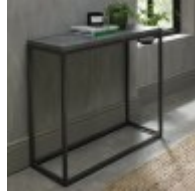

Haskins

FAMILY FURNISHERS SINCE 1930

Bentley Renzo Occasionals

A striking design, Renzo combines stunning zinc effect laminate tops and dark grey powder coated metal frames to create a range that is contemporary in aesthetic and bold in style. Geometric forms and clean lines are paired with materials that give this range an industrial edge, perfect for any modern setting.

Renzo Zinc Dark Grey Coffee Table
Width: 114cm Height: 43cm Depth: 60cm

Renzo Zinc Dark Grey Console Table
Width: 116cm Height: 77cm Depth: 37cm

Renzo Zinc Dark Grey Narrow Console Table
Width: 90cm Height: 76cm Depth: 32cm

Renzo Zinc Dark Grey Nest of Lamp Tables
Width: 45cm Height: 50cm Depth: 45cm

Renzo Zinc Dark Grey Side Table
Width: 45cm Height: 50cm Depth: 45cm

Renzo Zinc Dark Grey Sofa Table
Width: 46cm Height: 60cm Depth: 25cm

Renzo Zinc Dark Grey Landscape Wall Mirror
Width: 110cm Height: 2cm Depth: 63cm

Renzo Zinc Dark Grey Wall Mirror
Width: 63cm Height: 2cm Depth: 63cm