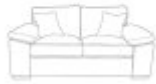

Haskins

FAMILY FURNISHERS SINCE 1930

H Collection Jade

Dowelled, screwed, glued and stapled joinery

Hardwood and composite board frame

Extraflex seat interior *

Please note: Back cushions zipped on corner group pieces

Jade Armless Unit in Fabric

Width: 80cm Height: 94cm Depth: 97cm

Jade 2 Seater 120cm Sofabed in Fabric

Width: 185cm Height: 94cm Depth: 226cm

Jade 2 Seater Sofa in Fabric

Width: 184cm Height: 94cm Depth: 97cm

Jade Armchair in Fabric

Width: 107cm Height: 94cm Depth: 97cm

Jade 3 Seater 140cm Sofabed in Fabric

Width: 206cm Height: 94cm Depth: 226cm

Jade 3 Seater Sofa in Fabric

Width: 212cm Height: 94cm Depth: 97cm