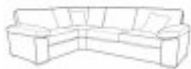

**Jade Armless Unit in Fabric**

Width: 80cm Height: 94cm Depth: 97cm

**Jade 2 Seater 120cm Sofabed in Fabric**

Width: 185cm Height: 94cm Depth: 226cm

**Jade 2 Seater Sofa in Fabric**

Width: 184cm Height: 94cm Depth: 97cm

**Jade Armchair in Fabric**

Width: 107cm Height: 94cm Depth: 97cm

**Jade 3 Seater 140cm Sofabed in Fabric**

Width: 206cm Height: 94cm Depth: 226cm

**Jade 3 Seater Sofa in Fabric**

Width: 212cm Height: 94cm Depth: 97cm

**Jade Corner Sofa (LH1/COR/RH1) in Fabric**

Width: 212cm Height: 94cm Depth: 212cm

**Jade Corner Sofa (LH1/COR/RH2) in Fabric**

Width: 212cm Height: 94cm Depth: 293cm

**Jade Corner Sofa (LH2/COR/RH1) in Fabric**