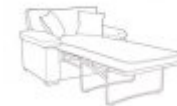

Jade Armless Unit in Fabric

Width: 80cm Height: 94cm Depth: 97cm

Jade 2 Seater 120cm Sofabed in Fabric

Width: 185cm Height: 94cm Depth: 226cm

Jade 2 Seater Sofa in Fabric

Width: 184cm Height: 94cm Depth: 97cm

Jade Armchair in Fabric

Width: 107cm Height: 94cm Depth: 97cm

Jade 3 Seater 140cm Sofabed in Fabric

Width: 206cm Height: 94cm Depth: 226cm

Jade 3 Seater Sofa in Fabric

Width: 212cm Height: 94cm Depth: 97cm

Jade Corner Sofa (LH1/COR/RH1) in Fabric

Width: 212cm Height: 94cm Depth: 212cm

Jade Corner Sofa (LH1/COR/RH2) in Fabric

Width: 212cm Height: 94cm Depth: 293cm

Jade Corner Sofa (LH2/COR/RH1) in Fabric

Width: 293cm Height: 94cm Depth: 212cm

Jade Corner Sofa (LH2/COR/RH2) in Fabric

Width: 293cm Height: 94cm Depth: 293cm

Jade Chair 80cm Sofabed in Fabric

Width: 135cm Height: 94cm Depth: 226cm

Jade Love Chair in Fabric

Width: 145cm Height: 94cm Depth: 97cm