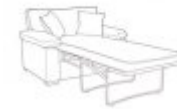

Jade Armless Unit in Fabric

Width: 80cm Height: 94cm Depth: 97cm

Jade 2 Seater 120cm Sofabed in Fabric

Width: 185cm Height: 94cm Depth: 226cm

Jade 2 Seater Sofa in Fabric

Width: 184cm Height: 94cm Depth: 97cm

Jade Armchair in Fabric

Width: 107cm Height: 94cm Depth: 97cm

Jade 3 Seater 140cm Sofabed in Fabric

Width: 206cm Height: 94cm Depth: 226cm

Jade 3 Seater Sofa in Fabric

Width: 212cm Height: 94cm Depth: 97cm

Jade Corner Sofa (LH1/COR/RH1) in Fabric

Width: 212cm Height: 94cm Depth: 212cm

Jade Corner Sofa (LH1/COR/RH2) in Fabric

Width: 212cm Height: 94cm Depth: 293cm

Jade Corner Sofa (LH2/COR/RH1) in Fabric

Width: 293cm Height: 94cm Depth: 212cm

Jade Corner Sofa (LH2/COR/RH2) in Fabric

Width: 293cm Height: 94cm Depth: 293cm

Jade Chair 80cm Sofabed in Fabric

Width: 135cm Height: 94cm Depth: 226cm

Jade Love Chair in Fabric

Width: 145cm Height: 94cm Depth: 97cm