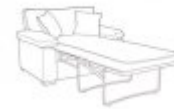

Jade Armless Unit in Fabric

Width: 80cm Height: 94cm Depth: 97cm

Jade 2 Seater 120cm Sofabed in Fabric

Width: 185cm Height: 94cm Depth: 226cm

Jade 2 Seater Sofa in Fabric

Width: 184cm Height: 94cm Depth: 97cm

Jade Armchair in Fabric

Width: 107cm Height: 94cm Depth: 97cm

Jade 3 Seater 140cm Sofabed in Fabric

Width: 206cm Height: 94cm Depth: 226cm

Jade 3 Seater Sofa in Fabric

Width: 212cm Height: 94cm Depth: 97cm

Jade Corner Sofa (LH1/COR/RH1) in Fabric

Width: 212cm Height: 94cm Depth: 212cm

Jade Corner Sofa (LH1/COR/RH2) in Fabric

Width: 212cm Height: 94cm Depth: 293cm

Jade Corner Sofa (LH2/COR/RH1) in Fabric

Width: 293cm Height: 94cm Depth: 212cm

Jade Corner Sofa (LH2/COR/RH2) in Fabric

Width: 293cm Height: 94cm Depth: 293cm

Jade Chair 80cm Sofabed in Fabric

Width: 135cm Height: 94cm Depth: 226cm

Jade Love Chair in Fabric

Width: 145cm Height: 94cm Depth: 97cm