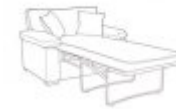

**Jade Armless Unit in Fabric**

Width: 80cm Height: 94cm Depth: 97cm

**Jade 2 Seater 120cm Sofabed in Fabric**

Width: 185cm Height: 94cm Depth: 226cm

**Jade 2 Seater Sofa in Fabric**

Width: 184cm Height: 94cm Depth: 97cm

**Jade Armchair in Fabric**

Width: 107cm Height: 94cm Depth: 97cm

**Jade 3 Seater 140cm Sofabed in Fabric**

Width: 206cm Height: 94cm Depth: 226cm

**Jade 3 Seater Sofa in Fabric**

Width: 212cm Height: 94cm Depth: 97cm

**Jade Corner Sofa (LH1/COR/RH1) in Fabric**

Width: 212cm Height: 94cm Depth: 212cm

**Jade Corner Sofa (LH1/COR/RH2) in Fabric**

Width: 212cm Height: 94cm Depth: 293cm

**Jade Corner Sofa (LH2/COR/RH1) in Fabric**

Width: 293cm Height: 94cm Depth: 212cm

**Jade Corner Sofa (LH2/COR/RH2) in Fabric**

Width: 293cm Height: 94cm Depth: 293cm

**Jade Chair 80cm Sofabed in Fabric**

Width: 135cm Height: 94cm Depth: 226cm

**Jade Love Chair in Fabric**