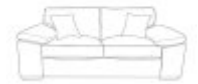

Jade Armless Unit in Fabric

Width: 80cm Height: 94cm Depth: 97cm

Jade 2 Seater 120cm Sofabed in Fabric

Width: 185cm Height: 94cm Depth: 226cm

Jade 2 Seater Sofa in Fabric

Width: 184cm Height: 94cm Depth: 97cm

Jade Armchair in Fabric

Width: 107cm Height: 94cm Depth: 97cm

Jade 3 Seater 140cm Sofabed in Fabric

Width: 206cm Height: 94cm Depth: 226cm

Jade 3 Seater Sofa in Fabric

Width: 212cm Height: 94cm Depth: 97cm