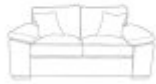

**Jade Armless Unit in Fabric**

Width: 80cm Height: 94cm Depth: 97cm

**Jade 2 Seater 120cm Sofabed in Fabric**

Width: 185cm Height: 94cm Depth: 226cm

**Jade 2 Seater Sofa in Fabric**

Width: 184cm Height: 94cm Depth: 97cm

**Jade Armchair in Fabric**

Width: 107cm Height: 94cm Depth: 97cm

**Jade 3 Seater 140cm Sofabed in Fabric**

Width: 206cm Height: 94cm Depth: 226cm

**Jade 3 Seater Sofa in Fabric**

Width: 212cm Height: 94cm Depth: 97cm

**Jade Corner Sofa (LH1/COR/RH1) in Fabric**

Width: 212cm Height: 94cm Depth: 212cm

**Jade Corner Sofa (LH1/COR/RH2) in Fabric**

Width: 212cm Height: 94cm Depth: 293cm

**Jade Corner Sofa (LH2/COR/RH1) in Fabric**

Width: 145cm Height: 94cm Depth: 97cm