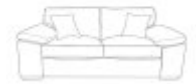

Jade Armless Unit in Fabric

Width: 80cm Height: 94cm Depth: 97cm

Jade 2 Seater 120cm Sofabed in Fabric

Width: 185cm Height: 94cm Depth: 226cm

Jade 2 Seater Sofa in Fabric

Width: 184cm Height: 94cm Depth: 97cm

Jade Armchair in Fabric

Width: 107cm Height: 94cm Depth: 97cm

Jade 3 Seater 140cm Sofabed in Fabric

Width: 206cm Height: 94cm Depth: 226cm

Jade 3 Seater Sofa in Fabric

Width: 212cm Height: 94cm Depth: 97cm