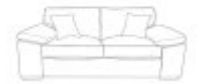

**Jade Armless Unit in Fabric**

Width: 80cm Height: 94cm Depth: 97cm

**Jade 2 Seater 120cm Sofabed in Fabric**

Width: 185cm Height: 94cm Depth: 226cm

**Jade 2 Seater Sofa in Fabric**

Width: 184cm Height: 94cm Depth: 97cm

**Jade Armchair in Fabric**

Width: 107cm Height: 94cm Depth: 97cm

**Jade 3 Seater 140cm Sofabed in Fabric**

Width: 206cm Height: 94cm Depth: 226cm

**Jade 3 Seater Sofa in Fabric**

Width: 212cm Height: 94cm Depth: 97cm

**Jade Corner Sofa (LH1/COR/RH1) in Fabric**

Width: 212cm Height: 94cm Depth: 212cm

**Jade Corner Sofa (LH1/COR/RH2) in Fabric**

Width: 212cm Height: 94cm Depth: 293cm

**Jade Corner Sofa (LH2/COR/RH1) in Fabric**