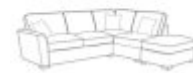

Hannah 2 Seater Sofa in Fabric
Width: 178cm Height: 97cm Depth: 98cm

Hannah Armchair in Fabric
Width: 105cm Height: 97cm Depth: 98cm

Hannah 3 Seater Sofa in Fabric
Width: 205cm Height: 97cm Depth: 98cm

Hannah Corner Sofa (FST/LFC/RH2) in Fabric
Width: 278cm Height: 97cm Depth: 250cm

Hannah Corner Sofa (L2C/RH2) in Fabric
Width: 278cm Height: 97cm Depth: 195cm

Hannah Corner Sofa (LH1/COR/RH1) in Fabric
Width: 194cm Height: 97cm Depth: 194cm

Hannah Corner Sofa (LH1/COR/RH2) in Fabric
Width: 278cm Height: 97cm Depth: 194cm

Hannah Corner Sofa (LH2/COR/RH1) in Fabric
Width: 278cm Height: 97cm Depth: 194cm

Hannah Corner Sofa (LH2/COR/RH2) in Fabric
Width: 278cm Height: 97cm Depth: 278cm

Hannah Corner Sofa (LH2/R2C) in Fabric
Width: 278cm Height: 97cm Depth: 195cm

Hannah Corner Sofa (LH2/RFC/FST) in Fabric
Width: 278cm Height: 97cm Depth: 250cm

Hannah 2 Seater 120cm Sofabed in Fabric
Width: 174cm Height: 97cm Depth: 98cm

Hannah 3 Seater 140cm Sofabed in Fabric
Width: 194cm Height: 97cm Depth: 98cm