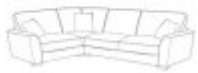

Hannah 2 Seater Sofa in Fabric
Width: 178cm Height: 97cm Depth: 98cm

Hannah Armchair in Fabric
Width: 105cm Height: 97cm Depth: 98cm

Hannah 3 Seater Sofa in Fabric
Width: 205cm Height: 97cm Depth: 98cm

Hannah Corner Sofa (FST/LFC/RH2) in Fabric
Width: 278cm Height: 97cm Depth: 250cm

Hannah Corner Sofa (L2C/RH2) in Fabric
Width: 278cm Height: 97cm Depth: 195cm

Hannah Corner Sofa (LH1/COR/RH1) in Fabric
Width: 194cm Height: 97cm Depth: 194cm

Hannah Corner Sofa (LH1/COR/RH2) in Fabric
Width: 278cm Height: 97cm Depth: 194cm

Hannah Corner Sofa (LH2/COR/RH1) in Fabric
Width: 278cm Height: 97cm Depth: 194cm

Hannah Corner Sofa (LH2/COR/RH2) in Fabric
Width: 278cm Height: 97cm Depth: 278cm

Hannah Corner Sofa (LH2/R2C) in Fabric
Width: 278cm Height: 97cm Depth: 195cm