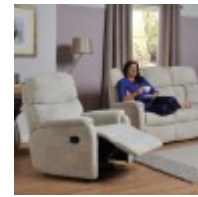

Celebrity Hertford Fixed Chair in Fabric
 Width: 86cm Height: 109cm
 Depth: 94cm

Celebrity Hertford Fixed Chair in Performance Plus
 Width: 86cm Height: 109cm
 Depth: 94cm

Celebrity Hertford 3 Seater Sofa in Aquaclean
 Width: 185.5cm
 Height: 109cm Depth: 94cm

Celebrity Hertford 3 Seater Sofa in Fabric
 Width: 185.5cm
 Height: 109cm Depth: 94cm

Celebrity Hertford 3 Seater Sofa in Performance Plus
 Width: 185.5cm Height: 109cm
 Depth: 94cm

Celebrity Hertford Recliner Chair in Aquaclean
 Width: 86cm Height: 109cm
 Depth: 94cm