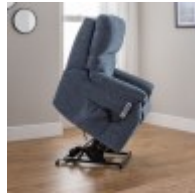

Celebrity Newstead Riser Recliner Chair in Fabric
Width: 95cm Height: 109.5cm
Depth: 94.5cm