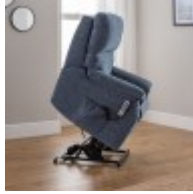

Celebrity Newstead Riser Recliner Chair in Fabric
Width: 95cm Height: 109.5cm
Depth: 94.5cm