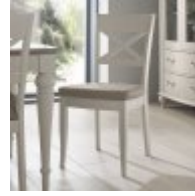

Montreux Washed Oak and Soft Grey X Back Chair - Ivory Bonded Leather (Pair)

Width: 45cm Height: 98cm Depth: 59cm