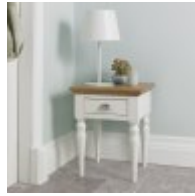

Haskins

FAMILY FURNISHERS SINCE 1930

Bentley Montreux Washed Oak and Soft Grey Dining

With drama and sophistication in abundance, Montreux boasts beautiful form by way of serpentine framed tops, gently bow-fronted cabinet & classically styled turned legs. Bespoke handles, intricate oak marquetry tops and large roll back upholstered chairs all add to the uncompromising design detail which together with the combination of striking grey washed oak tops contrasting with soft grey pigment frames will ensure this range makes a striking statement in any home. Quality touches such as soft closing drawers for the cabinet and reciprocal extension runners for the dining tables epitomise the best of contemporary styling and everyday use.

Montreux Washed Oak and Soft Grey Coffee Table - Turned Leg

Width: 106cm Height: 46cm Depth: 60cm

Montreux Washed Oak and Soft Grey Console Table

Montreux Washed Oak and Soft Grey Lamp Table - Turned Leg

Width: 46cm Height: 57cm Depth: 43cm

Montreux Washed Oak and Soft Grey Narrow Sideboard

Montreux Washed Oak and Soft Grey Wide Sideboard

Width: 148cm Height: 88cm Depth: 48cm

Montreux Washed Oak and Soft Grey Entertainment Unit

Montreux Washed Oak and Soft Grey 4-6 Extension Dining Table

Width: 165cm Height: 77cm Depth: 120cm

Montreux Washed Oak and Soft Grey X Back Chair - Ivory Bonded Leather (Pair)

Width: 45cm Height: 98cm Depth: 59cm