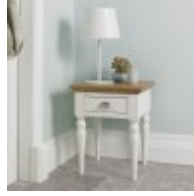

Haskins

FAMILY FURNISHERS SINCE 1930

Bentley Montreux Washed Oak and Soft Grey Dining

With drama and sophistication in abundance, Montreux boasts beautiful form by way of serpentine framed tops, gently bow-fronted cabinet & classically styled turned legs. Bespoke handles, intricate oak marquetry tops and large roll back upholstered chairs all add to the uncompromising design detail which together with the combination of striking grey washed oak tops contrasting with soft grey pigment frames will ensure this range makes a striking statement in any home. Quality touches such as soft closing drawers for the cabinet and reciprocal extension runners for the dining tables epitomise the best of contemporary styling and everyday use.

Montreux Washed Oak and Soft Grey Coffee Table - Turned Leg

Width: 106cm Height: 46cm Depth: 60cm

Montreux Washed Oak and Soft Grey Console Table

Montreux Washed Oak and Soft Grey Lamp Table - Turned Leg

Width: 46cm Height: 57cm Depth: 43cm

Montreux Washed Oak and Soft Grey X Back Chair - Ivory Bonded Leather (Pair)

Width: 45cm Height: 98cm Depth: 59cm

Montreux Washed Oak and Soft Grey X Back Chair - Sand Fabric (Pair)

Width: 45cm Height: 98cm Depth: 59cm

Montreux Washed Oak and Soft Grey Narrow Sideboard

Montreux Washed Oak and Soft Grey Wide Sideboard

Width: 148cm Height: 88cm Depth: 48cm

Montreux Washed Oak and Soft Grey Entertainment Unit