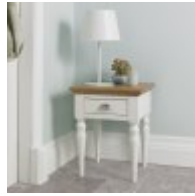

## **Bentley Montreux Washed Oak and Soft Grey Dining**

With drama and sophistication in abundance, Montreux boasts beautiful form by way of serpentine framed tops, gently bow-fronted cabinet & classically styled turned legs. Bespoke handles, intricate oak marquetry tops and large roll back upholstered chairs all add to the uncompromising design detail which together with the combination of striking grey washed oak tops contrasting with soft grey pigment frames will ensure this range makes a striking statement in any home. Quality touches such as soft closing drawers for the cabinet and reciprocal extension runners for the dining tables epitomise the best of contemporary styling and everyday use.

**Montreux Washed Oak and Soft Grey Coffee Table - Turned Leg**

Width: 106cm Height: 46cm Depth: 60cm

**Montreux Washed Oak and Soft Grey Console Table**

**Montreux Washed Oak and Soft Grey Lamp Table - Turned Leg**

Width: 46cm Height: 57cm Depth: 43cm

**Montreux Washed Oak and Soft Grey Narrow Sideboard**

**Montreux Washed Oak and Soft Grey Wide Sideboard**

Width: 148cm Height: 88cm Depth: 48cm

**Montreux Washed Oak and Soft Grey Entertainment Unit**