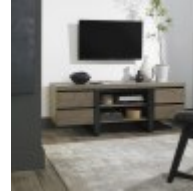

## **Bentley Tivoli Weathered Oak Dining**

Tivoli is an industrial and on-trend mixed media dining range incorporating a bold and striking mix of wire brushed weathered oak with ebonised accent detailing and black powder coated metal frames. Cantilever chairs with meticulously polished frames and precision cut joints using the latest technology are available in a dark mottled grey fabric featuring a bold square pattern stitch detail with a handle in the back and superior glides on the base for ease of manoeuvre. Design features including end grain detailing, planking effect on table tops and cabinet facia and a distinctive modular open display unit combine with advanced constructional techniques and high end fittings, including BLUM soft close drawer runners, to create a compelling contemporary fashion statement offering functionality with premium build quality.

**Tivoli Weathered Oak  
Open Display Unit**  
Width: 90cm Height:  
188cm Depth: 35cm

**Tivoli Weathered Oak  
Lamp Table**  
Width: 49cm Height: 55cm  
Depth: 46cm

**Tivoli Weathered Oak  
Wide Sideboard**  
Width: 165cm Height:  
78cm Depth: 47cm