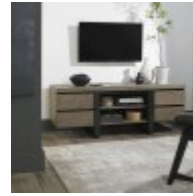

## **Bentley Tivoli Weathered Oak Dining**

Tivoli is an industrial and on-trend mixed media dining range incorporating a bold and striking mix of wire brushed weathered oak with ebonised accent detailing and black powder coated metal frames. Cantilever chairs with meticulously polished frames and precision cut joints using the latest technology are available in a dark mottled grey fabric featuring a bold square pattern stitch detail with a handle in the back and superior glides on the base for ease of manoeuvre. Design features including end grain detailing, planking effect on table tops and cabinet facia and a distinctive modular open display unit combine with advanced constructional techniques and high end fittings, including BLUM soft close drawer runners, to create a compelling contemporary fashion statement offering functionality with premium build quality.

**Tivoli Weathered Oak  
Open Display Unit**  
Width: 90cm Height:  
188cm Depth: 35cm

**Tivoli Weathered Oak  
Lamp Table**  
Width: 49cm Height: 55cm  
Depth: 46cm

**Tivoli Weathered Oak  
Wide Sideboard**  
Width: 165cm Height:  
78cm Depth: 47cm