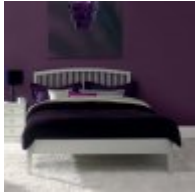

Haskins

FAMILY FURNISHERS SINCE 1930

With a contemporary feel, the Ashby Soft Grey range complements both modern and traditional bedroom settings. Ashby is a practical and stylish range, perfect for more compact spaces where versatility and stunning design is paramount. Finished in hard-wearing soft grey colour paint, Ashby creates warmth and tranquillity in any environment. Fine profiles, delicately proportioned slatted headboards and brushed stainless steel handles add a touch of class, giving elegance and grace to this beautifully understated bedroom range.

Ashby Cotton Dressing Table
Width: 109cm Height: 78cm Depth: 47cm

Ashby Cotton 122cm Slatted Bedstead
Width: 128cm Height: 118cm Depth: 199cm

Ashby Cotton 135cm Slatted Bedstead
Width: 145cm Height: 118cm Depth: 199cm

Ashby Cotton 150cm Slatted Bedstead
Width: 158cm Height: 118cm Depth: 208cm

Ashby Cotton 90cm Slatted Bedstead
Width: 98cm Height: 118cm Depth: 199cm

Ashby Cotton Underbed Drawer
Width: 130cm Height: 24cm Depth: 70cm