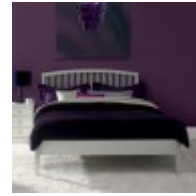

# Haskins

FAMILY FURNISHERS SINCE 1930

With a contemporary feel, the Ashby Soft Grey range complements both modern and traditional bedroom settings. Ashby is a practical and stylish range, perfect for more compact spaces where versatility and stunning design is paramount. Finished in hard-wearing soft grey colour paint, Ashby creates warmth and tranquillity in any environment. Fine profiles, delicately proportioned slatted headboards and brushed stainless steel handles add a touch of class, giving elegance and grace to this beautifully understated bedroom range.

**Ashby Cotton 1  
Drawer Nightstand**  
Width: 43cm Height:  
62cm Depth: 42cm

**Ashby Cotton 3  
Drawer Nightstand**  
Width: 44cm Height:  
63cm Depth: 42cm

**Ashby Cotton Stool -  
Pebble Grey Fabric**  
Width: 47cm Height:  
46cm Depth: 36cm

**Ashby Cotton  
Dressing Table**  
Width: 109cm Height:  
78cm Depth: 47cm

**Ashby Cotton 122cm  
Slatted Bedstead**  
Width: 128cm Height:  
118cm Depth: 199cm

**Ashby Cotton 135cm  
Slatted Bedstead**  
Width: 145cm Height:  
118cm Depth: 199cm