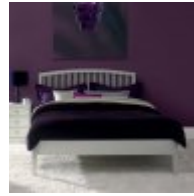

Haskins

FAMILY FURNISHERS SINCE 1930

With a contemporary feel, the Ashby Soft Grey range complements both modern and traditional bedroom settings. Ashby is a practical and stylish range, perfect for more compact spaces where versatility and stunning design is paramount. Finished in hard-wearing soft grey colour paint, Ashby creates warmth and tranquillity in any environment. Fine profiles, delicately proportioned slatted headboards and brushed stainless steel handles add a touch of class, giving elegance and grace to this beautifully understated bedroom range.

Ashby Cotton Stool - Pebble Grey Fabric
Width: 47cm Height: 46cm Depth: 36cm

Ashby Cotton 1 Drawer Nightstand
Width: 43cm Height: 62cm Depth: 42cm

Ashby Cotton 3 Drawer Nightstand
Width: 44cm Height: 63cm Depth: 42cm

Ashby Cotton Dressing Table
Width: 109cm Height: 78cm Depth: 47cm

Ashby Cotton 122cm Slatted Bedstead
Width: 128cm Height: 118cm Depth: 199cm

Ashby Cotton 135cm Slatted Bedstead
Width: 145cm Height: 118cm Depth: 199cm