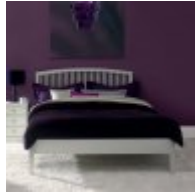

# Haskins

FAMILY FURNISHERS SINCE 1930

With a contemporary feel, the Ashby Soft Grey range complements both modern and traditional bedroom settings. Ashby is a practical and stylish range, perfect for more compact spaces where versatility and stunning design is paramount. Finished in hard-wearing soft grey colour paint, Ashby creates warmth and tranquillity in any environment. Fine profiles, delicately proportioned slatted headboards and brushed stainless steel handles add a touch of class, giving elegance and grace to this beautifully understated bedroom range.

**Ashby Cotton  
Dressing Table**  
Width: 109cm Height:  
78cm Depth: 47cm

**Ashby Cotton 122cm  
Slatted Bedstead**  
Width: 128cm Height:  
118cm Depth: 199cm

**Ashby Cotton 135cm  
Slatted Bedstead**  
Width: 145cm Height:  
118cm Depth: 199cm

**Ashby Cotton 150cm  
Slatted Bedstead**  
Width: 158cm Height:  
118cm Depth: 208cm

**Ashby Cotton 90cm  
Slatted Bedstead**  
Width: 98cm Height:  
118cm Depth: 199cm

**Ashby Cotton  
Underbed Drawer**  
Width: 130cm Height:  
24cm Depth: 70cm