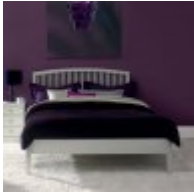

# Haskins

FAMILY FURNISHERS SINCE 1930

With a contemporary feel, the Ashby Soft Grey range complements both modern and traditional bedroom settings. Ashby is a practical and stylish range, perfect for more compact spaces where versatility and stunning design is paramount. Finished in hard-wearing soft grey colour paint, Ashby creates warmth and tranquillity in any environment. Fine profiles, delicately proportioned slatted headboards and brushed stainless steel handles add a touch of class, giving elegance and grace to this beautifully understated bedroom range.

**Ashby Cotton 1  
Drawer Nightstand**  
Width: 43cm Height:  
62cm Depth: 42cm

**Ashby Cotton 3  
Drawer Nightstand**  
Width: 44cm Height:  
63cm Depth: 42cm

**Ashby Cotton Stool -  
Pebble Grey Fabric**  
Width: 47cm Height:  
46cm Depth: 36cm

**Ashby Cotton  
Dressing Table**  
Width: 109cm Height:  
78cm Depth: 47cm

**Ashby Cotton 122cm  
Slatted Bedstead**  
Width: 128cm Height:  
118cm Depth: 199cm

**Ashby Cotton 135cm  
Slatted Bedstead**  
Width: 145cm Height:  
118cm Depth: 199cm