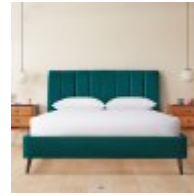

## Silentnight Bedframe

At Silentnight, our luxury beds are the key to securing your best night's sleep. Refresh your room and your night's sleep to create a perfect place of rest. Made in the UK and manufactured by hand to provide the highest quality beds. Explore our variety of unique bed styles, colours, and materials so you can find your perfect bedroom upgrade.

A tall tufted headboard for optimum comfort

Handmade in the UK

Constructed with FSC® (C104461) Certified Timber

Available in 5 leg options

**Silentnight Evana Bedframe**  
Select options to see dimensions