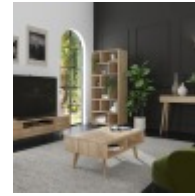

Haskins

FAMILY FURNISHERS SINCE 1930

Bell & Stocchero Leo

Leo Dining Bench
Width: 132cm Height:
91cm Depth: 56cm

Leo Open Coffee Table
Width: 90cm Height:
40cm Depth: 60cm

Leo 2 Drawer Console Table
Width: 110cm Height:
80cm Depth: 35cm

Leo Display Unit
Width: 130cm Height:
90cm Depth: 42cm

Leo Tall Display Unit
Width: 80cm Height:
180cm Depth: 42cm

Leo 2 Door Sideboard
Width: 101.8cm
Height: 90cm Depth:
42cm

Leo 3 Door Sideboard
Width: 150cm Height:
90cm Depth: 42cm

Leo Large TV Unit
Width: 160cm Height:
40cm Depth: 42cm

Leo 1.4m Fixed Dining Table
Width: 140cm Height:
75cm Depth: 90cm

Leo 4 Drawer Chest Medium
Width: 90cm Height:
90cm Depth: 42cm

Leo Dining Armchair
Width: 52.5cm Height:
78cm Depth: 55.5cm

Leo Dining Chair
Select options to see
dimensions

Leo Mirror
Width: 80cm Height:
2.5cm Depth: 80cm

Leo Double Wardrobe with Drawer
Width: 90cm Height:
200cm Depth: 55cm

Leo 1 Drawer Nightstand
Width: 45cm Height:
40cm Depth: 42cm