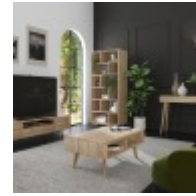

Haskins

FAMILY FURNISHERS SINCE 1930

Bell & Stocchero Leo

Leo Dining Bench
Width: 132cm Height:
91cm Depth: 56cm

Leo Open Coffee Table
Width: 90cm Height:
40cm Depth: 60cm

Leo 2 Drawer Console Table
Width: 110cm Height:
80cm Depth: 35cm

Leo Display Unit
Width: 130cm Height:
90cm Depth: 42cm

Leo Tall Display Unit
Width: 80cm Height:
180cm Depth: 42cm

Leo 2 Door Sideboard
Width: 101.8cm
Height: 90cm Depth:
42cm

Leo 3 Door Sideboard
Width: 150cm Height:
90cm Depth: 42cm

Leo Large TV Unit
Width: 160cm Height:
40cm Depth: 42cm

Leo 1.4m Fixed Dining Table
Width: 140cm Height:
75cm Depth: 90cm

Leo 4 Drawer Chest Medium
Width: 90cm Height:
90cm Depth: 42cm

Leo Dining Armchair
Width: 52.5cm Height:
78cm Depth: 55.5cm

Leo Dining Chair
Select options to see
dimensions

Leo Mirror
Width: 80cm Height:
2.5cm Depth: 80cm

Leo Double Wardrobe with Drawer
Width: 90cm Height:
200cm Depth: 55cm

Leo 1 Drawer Nightstand
Width: 45cm Height:
40cm Depth: 42cm