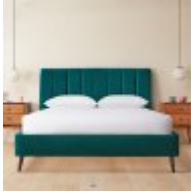

Haskins

FAMILY FURNISHERS SINCE 1930

Silentnight Octavia

"Deep vertical stitching create 8 perfect contours that lets Octavia define your bedroom style. "
Handmade using premium upholstery fabrics, and FSC® (C104461) Certified Timber.
Silentnight bed frames are delivered for self assembly, to a room of your choice.
Wooden slats provide excellent mattress support & air flow.