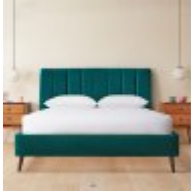

Haskins

FAMILY FURNISHERS SINCE 1930

"Deep vertical stitching create 8 perfect contours that lets Octavia define your bedroom style. "
Handmade using premium upholstery fabrics, and FSC® (C104461) Certified Timber.
Silentnight bed frames are delivered for self assembly, to a room of your choice.
Wooden slats provide excellent mattress support & air flow.