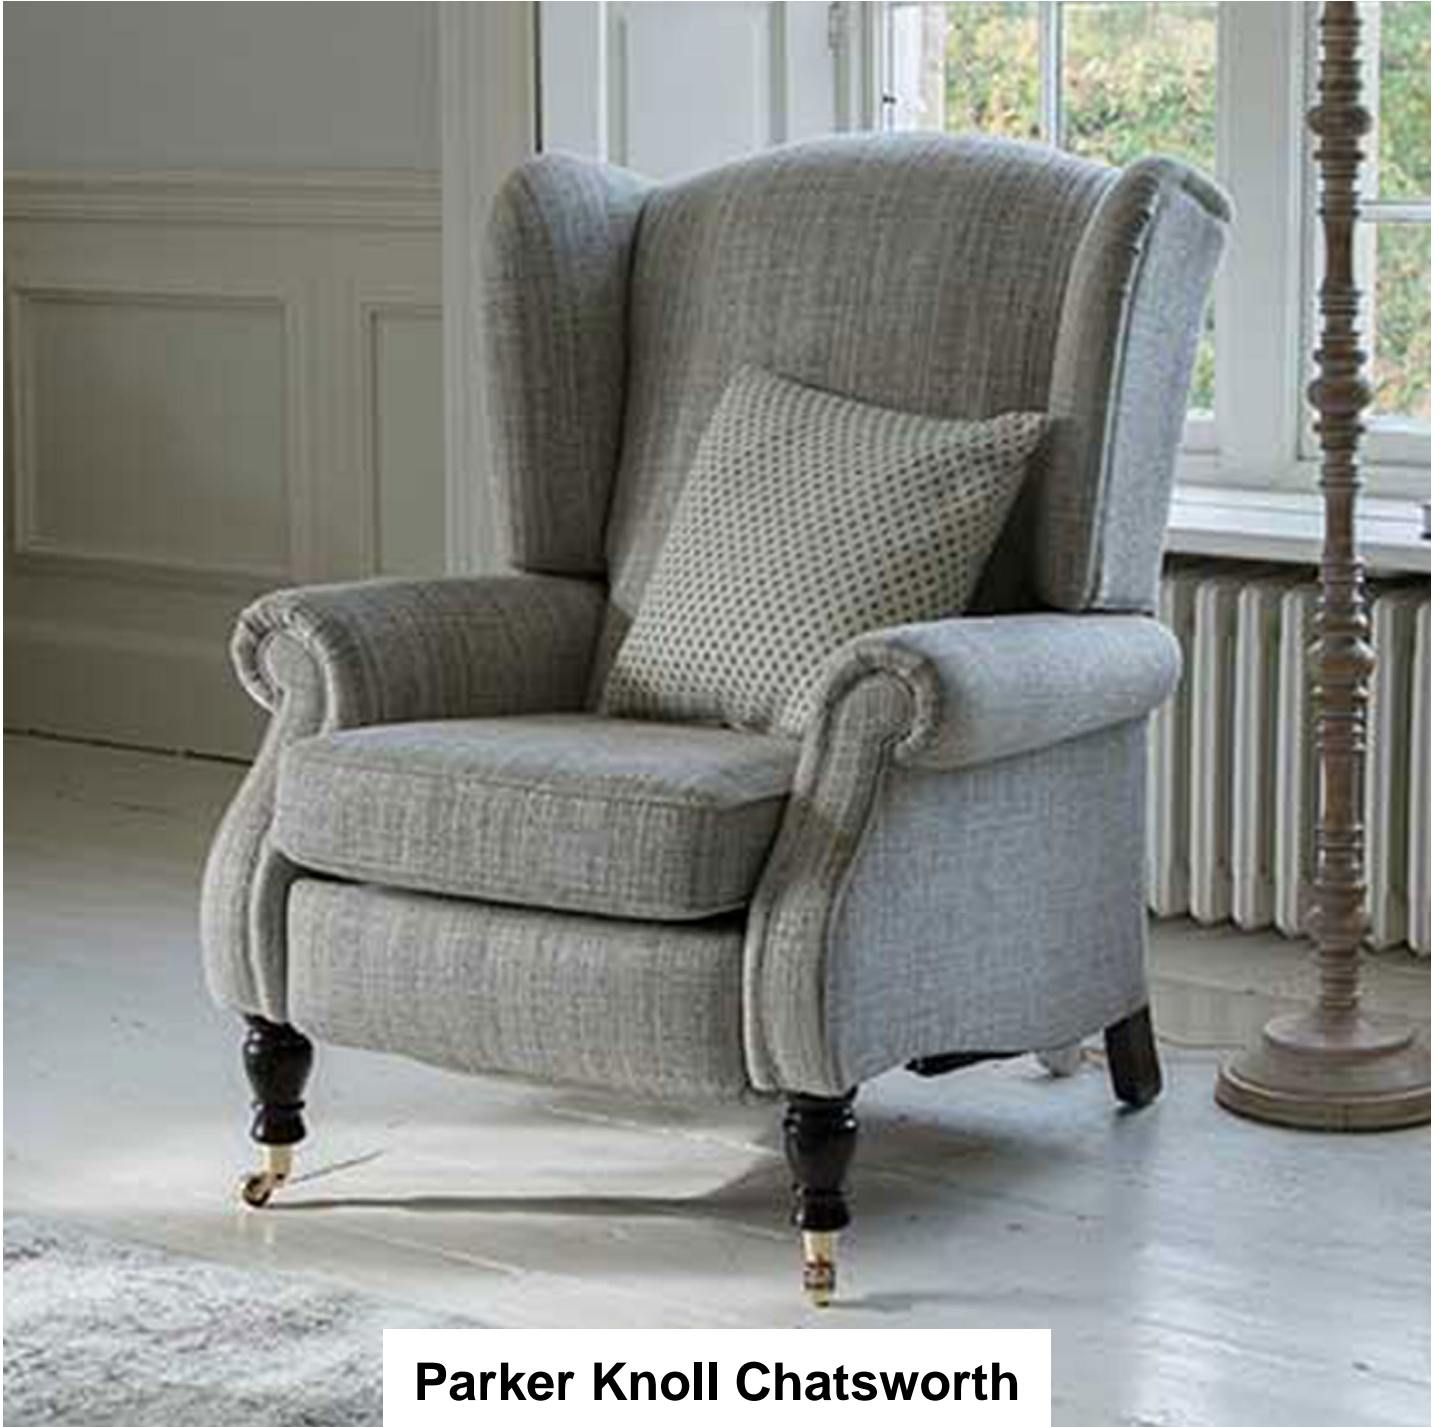

Haskins

FAMILY FURNISHERS SINCE 1930

Parker Knoll Chatsworth

**Chatsworth Power Recliner Wing
Chair Rechargeable in Fabric**
Width: 94cm Height: 89cm Depth:
97cm

**Chatsworth Power Recliner Wing
Chair Rechargeable in Leather**
Width: 94cm Height: 89cm Depth:
97cm

**Chatsworth Power Recliner
Wing Chair in Fabric**
Width: 94cm Height: 89cm
Depth: 97cm

**Chatsworth Power Recliner
Wing Chair in Leather**
Width: 94cm Height: 89cm
Depth: 97cm