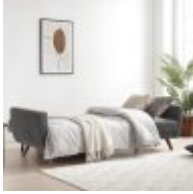

Haskins

FAMILY FURNISHERS SINCE 1930

Kyoto KY080 Oslo

Oslo Sofabed

Width: 218cm Height: 81cm Depth: 83cm