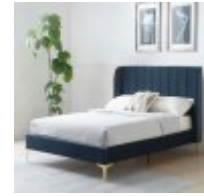

Haskins

FAMILY FURNISHERS SINCE 1930

Kyoto KY410 Avery

Avery Double Bed

Width: 154.5cm Height: 114cm Depth: 202cm

Avery King Size Bed

Width: 167.5cm Height: 114cm Depth: 202cm

Avery Super King Bed

Width: 197.5cm Height: 114cm Depth: 202cm