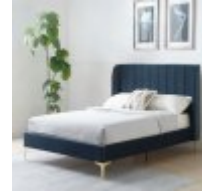

# Haskins

FAMILY FURNISHERS SINCE 1930

**Kyoto KY410 Avery**

**Avery Double Bed**

Width: 154.5cm Height: 114cm Depth: 202cm

**Avery King Size Bed**

Width: 167.5cm Height: 114cm Depth: 202cm

**Avery Super King Bed**

Width: 197.5cm Height: 114cm Depth: 202cm