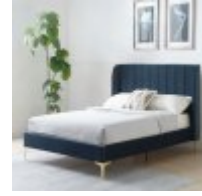

Haskins

FAMILY FURNISHERS SINCE 1930

Kyoto KY410 Avery

Avery Double Bed

Width: 154.5cm Height: 114cm Depth: 202cm

Avery King Size Bed

Width: 167.5cm Height: 114cm Depth: 202cm

Avery Super King Bed

Width: 197.5cm Height: 114cm Depth: 202cm