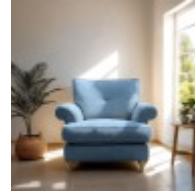

Arlington Armchair in Fabric