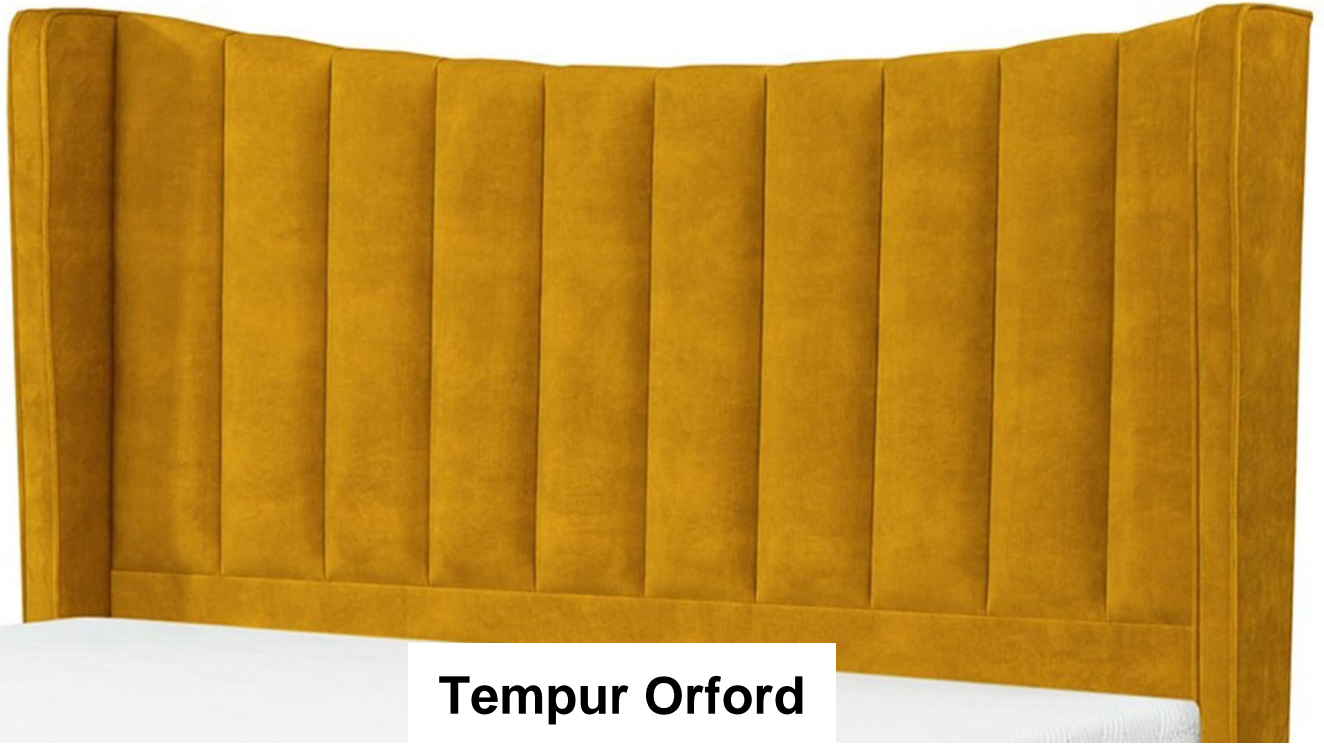

Haskins

FAMILY FURNISHERS SINCE 1930

Tempur Orford

Framed by modern shaped wings creating a cosy wrap around feel, the floor standing TEMPUR® Orford Headboard's swooping high back design adds a elegant finishing touch to your bed base.

Upholstered in a range of plush on trend fabrics, the TEMPUR® Orford Headboard also co-ordinates perfectly with beds in the TEMPUR® Suffolk Collection which includes a [standard divan base](#), a handy [storage ottoman](#) and two styles of [adjustables](#) with our innovative disc support system for an extra touch of luxury..