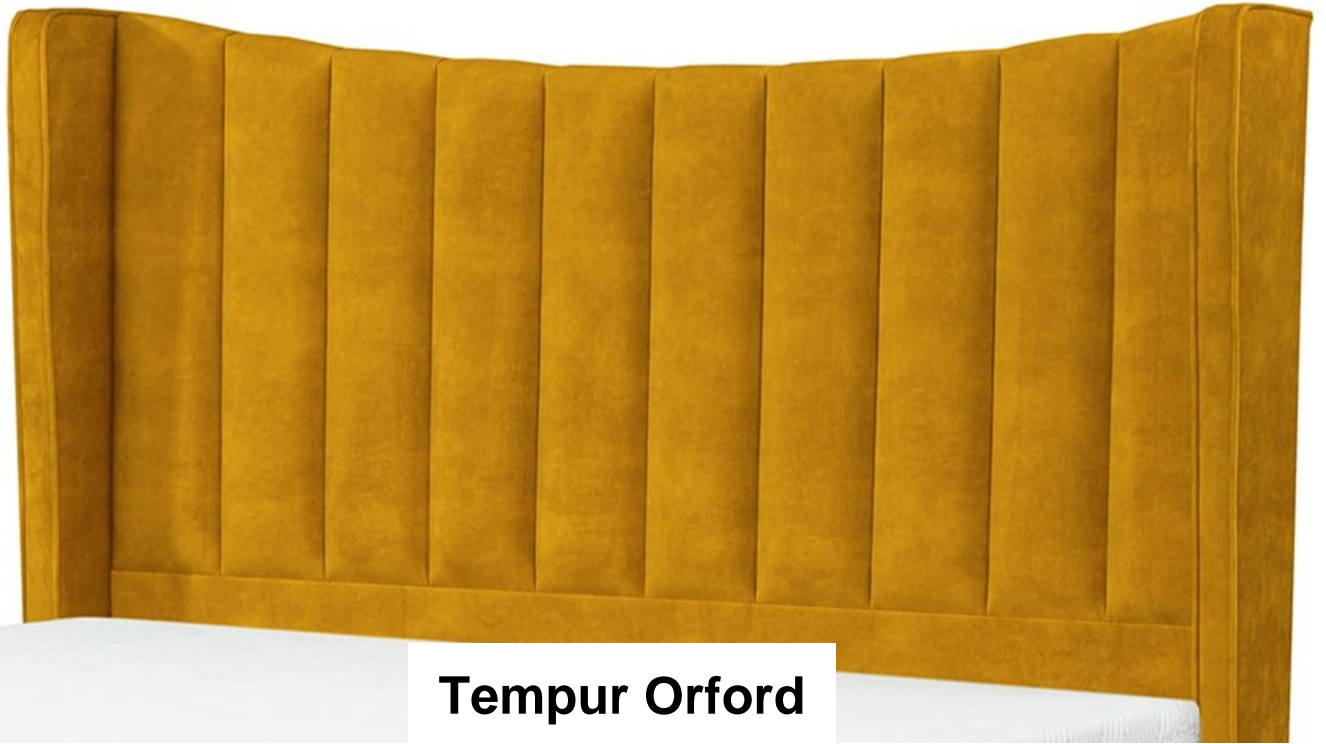

Haskins

FAMILY FURNISHERS SINCE 1930

Tempur Orford

Framed by modern shaped wings creating a cosy wrap around feel, the floor standing TEMPUR® Orford Headboard's swooping high back design adds a elegant finishing touch to your bed base.

Upholstered in a range of plush on trend fabrics, the TEMPUR® Orford Headboard also co-ordinates perfectly with beds in the TEMPUR® Suffolk Collection which includes a [standard divan base](#), a handy [storage ottoman](#) and two styles of [adjustables](#) with our innovative disc support system for an extra touch of luxury..

Tempur Orford Headboard